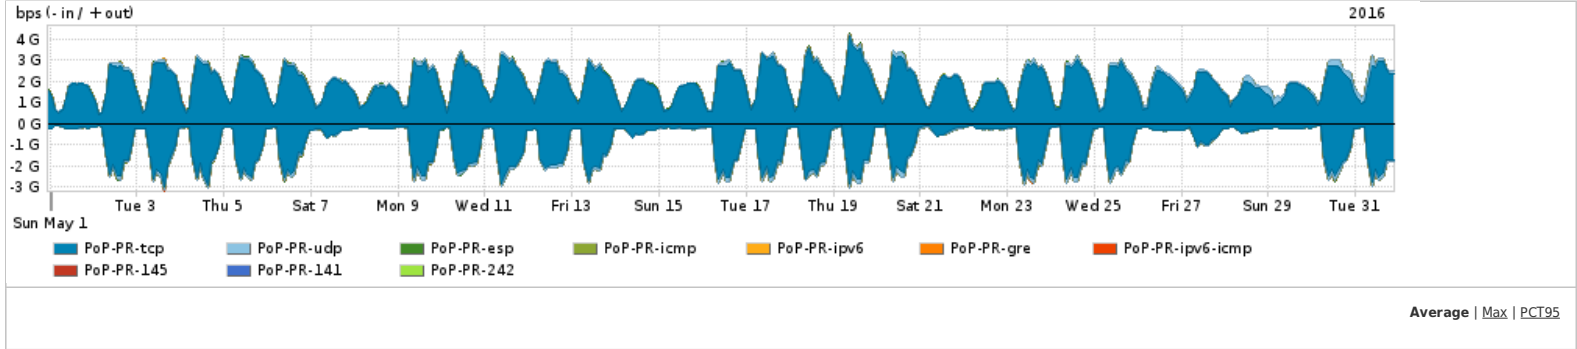

PROFILE	APPLICATION	IN	OUT	TOTAL	
☐	PoP-PR	other UDP	68.44 Mbps	67.98 Mbps	136.42 Mbps
☐	PoP-PR	other TCP	39.81 Mbps	79.03 Mbps	118.84 Mbps
☐	PoP-PR	rsync	39.97 Mbps	54.31 Mbps	94.28 Mbps
☐	PoP-PR	ntp	148.68 Kbps	23.88 Mbps	24.03 Mbps
☐	PoP-PR	rdp	20.52 Mbps	1.77 Mbps	22.29 Mbps
☐	PoP-PR	qq	902.60 Kbps	8.19 Mbps	9.09 Mbps
☐	PoP-PR	macromedia-fcs	4.69 Mbps	2.65 Mbps	7.34 Mbps
☐	PoP-PR	smtp	1.78 Mbps	2.42 Mbps	4.20 Mbps

Distribuição do tráfego do PoP-PR por protocolo

PROFILE	PROTOCOL	IN	OUT	TOTAL	
☐	PoP-PR	tcp	977.24 Mbps	1.91 Gbps	2.89 Gbps
☐	PoP-PR	udp	70.53 Mbps	93.47 Mbps	163.99 Mbps
☐	PoP-PR	esp	1.64 Mbps	12.99 Mbps	14.63 Mbps
☐	PoP-PR	icmp	171.97 Kbps	530.74 Kbps	702.72 Kbps
☐	PoP-PR	ipv6	105.05 Kbps	224.17 Kbps	329.22 Kbps
☐	PoP-PR	gre	163.16 Kbps	83.65 Kbps	246.81 Kbps
☐	PoP-PR	ipv6-icmp	2.51 Kbps	6.55 Kbps	9.06 Kbps
☐	PoP-PR	145	0.00 bps	199.00 bps	199.00 bps
☐	PoP-PR	242	0.00 bps	196.00 bps	196.00 bps
☐	PoP-PR	141	0.00 bps	196.00 bps	196.00 bps

For assistance with this product, please contact support@arbornetworks.com.