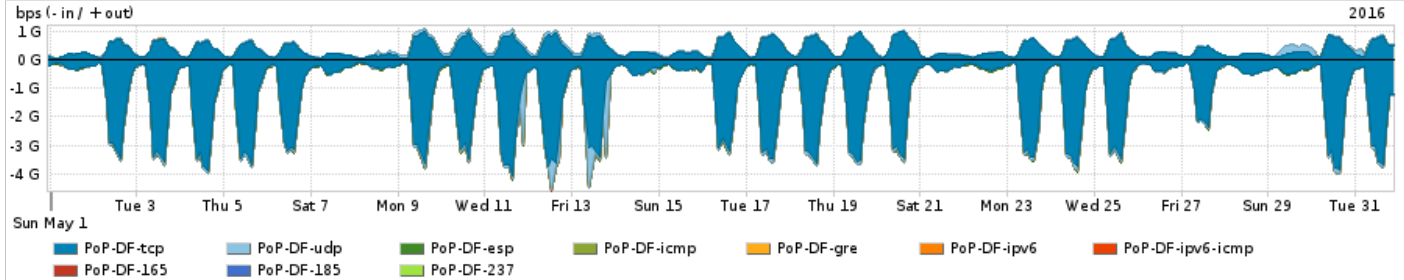

PROFILE	APPLICATION	IN	OUT	TOTAL
☐	PoP-DF	other UDP	47.08 Mbps	74.73 Mbps
☐	PoP-DF	dns	18.91 Mbps	35.26 Mbps
☐	PoP-DF	other TCP	17.63 Mbps	28.55 Mbps
☐	PoP-DF	macromedia-fcs	7.25 Mbps	13.63 Mbps
☐	PoP-DF	smtp	5.46 Mbps	12.55 Mbps
☐	PoP-DF	ntp	4.42 Mbps	9.90 Mbps
☐	PoP-DF	rsync	5.66 Mbps	5.68 Mbps
☐	PoP-DF	ssh	954.82 Kbps	2.09 Mbps

Distribuição do tráfego do PoP-DF por protocolo

Average | Max | PCT95

PROFILE	PROTOCOL	IN	OUT	TOTAL
☐	PoP-DF	tcp	1.19 Gbps	1.55 Gbps
☐	PoP-DF	udp	68.53 Mbps	118.35 Mbps
☐	PoP-DF	esp	12.97 Mbps	13.25 Mbps
☐	PoP-DF	icmp	305.52 Kbps	466.72 Kbps
☐	PoP-DF	gre	39.61 Kbps	73.29 Kbps
☐	PoP-DF	ipv6	1.09 Kbps	1.54 Kbps
☐	PoP-DF	ipv6-icmp	119.00 bps	164.00 bps
☐	PoP-DF	237	0.00 bps	5.00 bps
☐	PoP-DF	165	0.00 bps	5.00 bps
☐	PoP-DF	185	0.00 bps	5.00 bps

For assistance with this product, please contact support@arbornetworks.com.