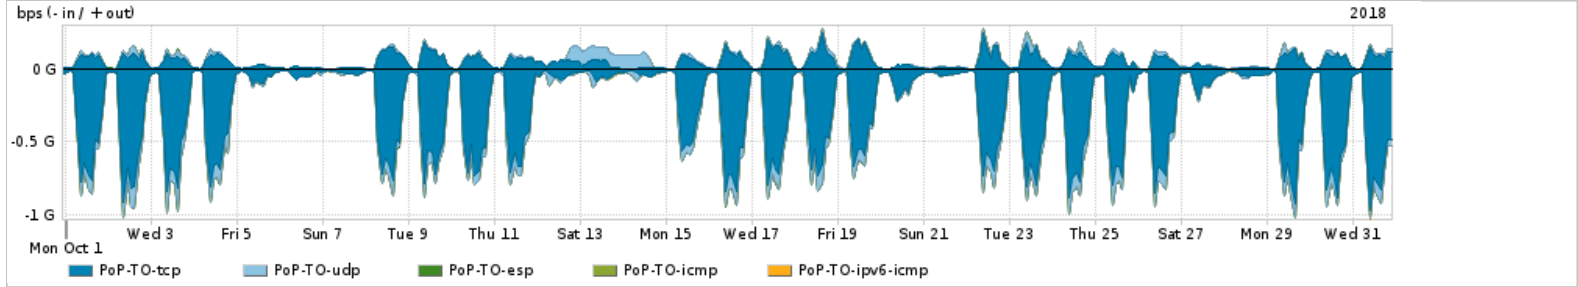

PROFILE	APPLICATION	IN	OUT	TOTAL
☒	PoP-TO	quit	26.94 Mbps	11.70 Mbps	38.64 Mbps
☒	PoP-TO	other UDP	8.64 Mbps	2.89 Mbps	11.53 Mbps
☒	PoP-TO	other TCP	4.51 Mbps	2.42 Mbps	6.93 Mbps
☐	PoP-TO	macromedia-fcs	96.48 Kbps	785.99 Kbps	882.47 Kbps
☐	PoP-TO	stun	170.38 Kbps	193.31 Kbps	363.69 Kbps
☐	PoP-TO	qq	10.63 Kbps	314.56 Kbps	325.19 Kbps
☐	PoP-TO	dns	184.97 Kbps	120.39 Kbps	305.36 Kbps
☐	PoP-TO	xmpp	103.57 Kbps	138.29 Kbps	241.87 Kbps

Distribuição do tráfego do PoP-TO por protocolo

Average | Max | PCT95

	PROFILE	PROTOCOL	IN	OUT	TOTAL
☒	PoP-TO	tcp	269.38 Mbps	51.89 Mbps	321.27 Mbps
☒	PoP-TO	udp	35.95 Mbps	14.90 Mbps	50.85 Mbps
☒	PoP-TO	esp	73.49 Kbps	103.42 Kbps	176.90 Kbps
☒	PoP-TO	icmp	32.00 Kbps	45.95 Kbps	77.95 Kbps
☒	PoP-TO	ipv6-icmp	323.00 bps	2.11 Kbps	2.43 Kbps
☐	PoP-TO	gre	27.00 bps	10.00 bps	37.00 bps
☐	PoP-TO	ipv6	0.00 bps	6.00 bps	6.00 bps
☐	PoP-TO	sctp	1.00 bps	0.00 bps	1.00 bps
☐	PoP-TO	ipv6-nonxt	0.00 bps	0.00 bps	0.00 bps

For assistance with this product, please contact support at <https://support.arbornetworks.com>