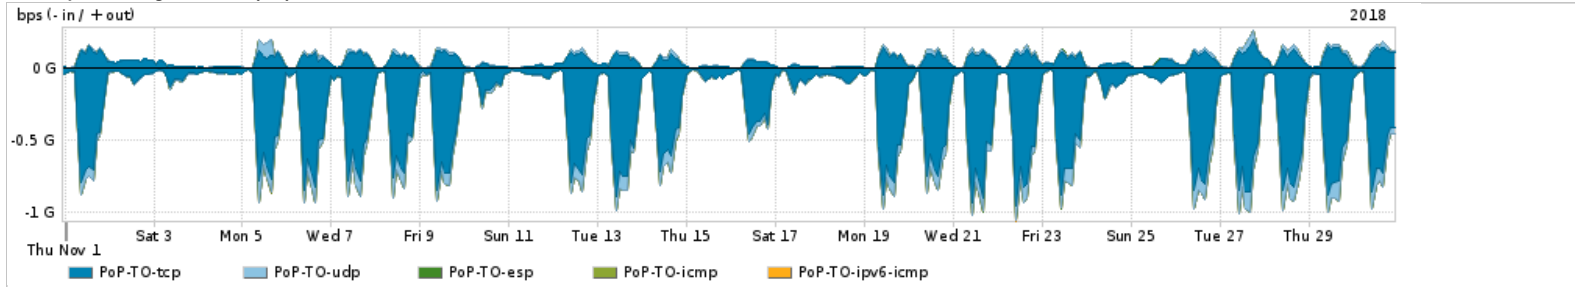

PROFILE	APPLICATION	IN	OUT	TOTAL
☒	PoP-TO	quit	27.36 Mbps	6.09 Mbps	33.45 Mbps
☒	PoP-TO	other UDP	6.76 Mbps	3.06 Mbps	9.81 Mbps
☒	PoP-TO	other TCP	5.23 Mbps	2.51 Mbps	7.74 Mbps
☐	PoP-TO	stun	214.99 Kbps	246.69 Kbps	461.68 Kbps
☐	PoP-TO	qq	12.00 Kbps	332.54 Kbps	344.54 Kbps
☐	PoP-TO	macromedia-fcs	189.25 Kbps	119.55 Kbps	308.80 Kbps
☐	PoP-TO	dns	186.78 Kbps	117.31 Kbps	304.09 Kbps
☐	PoP-TO	xmpp	101.98 Kbps	126.97 Kbps	228.95 Kbps

Distribuição do tráfego do PoP-TO por protocolo

Average | Max | PCT95

	PROFILE	PROTOCOL	IN	OUT	TOTAL
☒	PoP-TO	tcp	281.35 Mbps	50.12 Mbps	331.47 Mbps
☒	PoP-TO	udp	34.53 Mbps	9.52 Mbps	44.04 Mbps
☒	PoP-TO	esp	117.41 Kbps	124.76 Kbps	242.17 Kbps
☒	PoP-TO	icmp	43.46 Kbps	57.38 Kbps	100.84 Kbps
☒	PoP-TO	ipv6-icmp	311.00 bps	1.76 Kbps	2.08 Kbps
☐	PoP-TO	gre	72.00 bps	13.00 bps	85.00 bps
☐	PoP-TO	ipv6	1.00 bps	45.00 bps	46.00 bps
☐	PoP-TO	ipv6-nonxt	0.00 bps	0.00 bps	0.00 bps

For assistance with this product, please contact support at <https://support.arbornetworks.com>