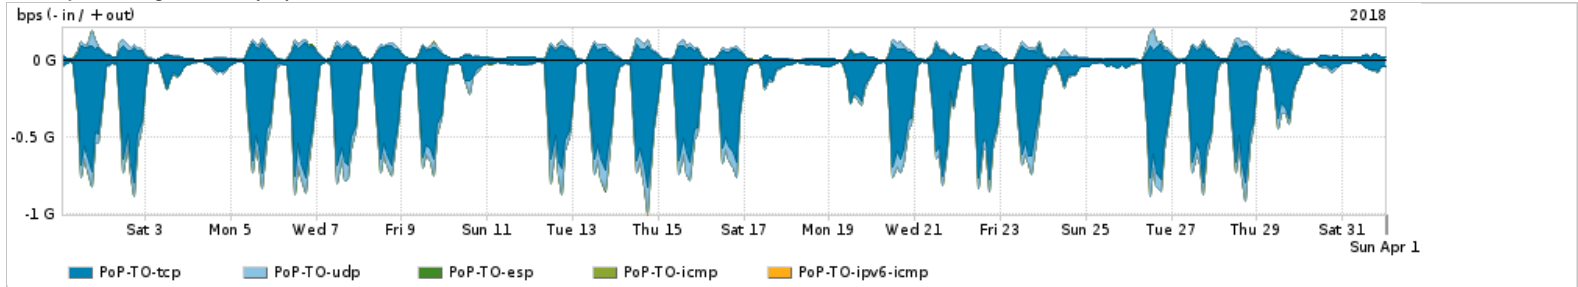

PROFILE	APPLICATION	IN	OUT	TOTAL
☒	PoP-TO	quit	23.83 Mbps	6.41 Mbps	30.24 Mbps
☒	PoP-TO	other UDP	6.09 Mbps	3.64 Mbps	9.73 Mbps
☒	PoP-TO	other TCP	6.35 Mbps	2.83 Mbps	9.18 Mbps
☐	PoP-TO	dns	174.83 Kbps	157.20 Kbps	332.03 Kbps
☐	PoP-TO	stun	118.18 Kbps	130.96 Kbps	249.13 Kbps
☐	PoP-TO	macromedia-fcs	98.00 Kbps	100.87 Kbps	198.87 Kbps
☐	PoP-TO	xmpp	57.05 Kbps	23.53 Kbps	80.58 Kbps
☐	PoP-TO	ssh	22.02 Kbps	32.68 Kbps	54.70 Kbps

Distribuição do tráfego do PoP-TO por protocolo

Average | Max | PCT95

	PROFILE	PROTOCOL	IN	OUT	TOTAL
☒	PoP-TO	tcp	229.66 Mbps	36.81 Mbps	266.48 Mbps
☒	PoP-TO	udp	30.19 Mbps	10.34 Mbps	40.53 Mbps
☒	PoP-TO	esp	43.42 Kbps	60.18 Kbps	103.60 Kbps
☒	PoP-TO	icmp	44.22 Kbps	45.21 Kbps	89.43 Kbps
☒	PoP-TO	ipv6-icmp	569.00 bps	2.79 Kbps	3.36 Kbps
☐	PoP-TO	ipv6	0.00 bps	15.00 bps	15.00 bps
☐	PoP-TO	gre	12.00 bps	0.00 bps	12.00 bps
☐	PoP-TO	ipv6-nonxt	4.00 bps	0.00 bps	4.00 bps

For assistance with this product, please contact support at <https://support.arbornetworks.com>