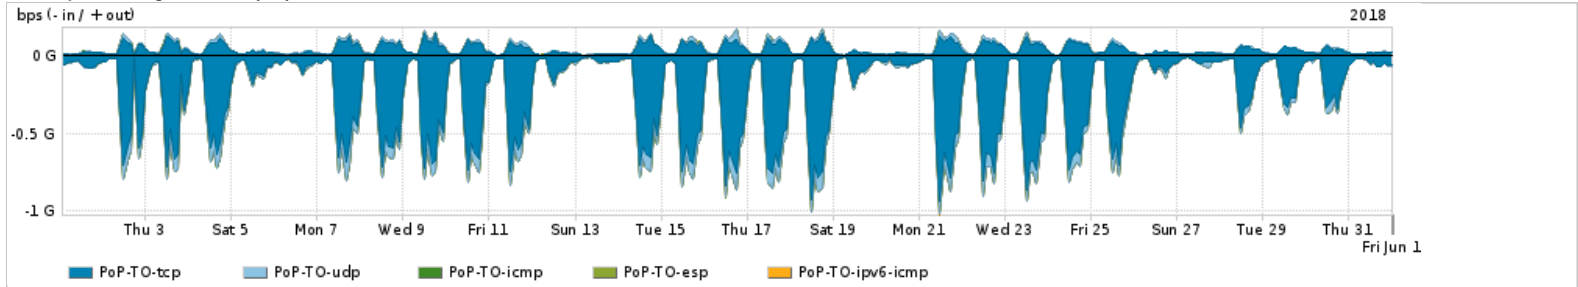

PROFILE	APPLICATION	IN	OUT	TOTAL
☒	PoP-TO	quit	23.54 Mbps	4.97 Mbps	28.51 Mbps
☒	PoP-TO	other TCP	6.10 Mbps	3.17 Mbps	9.26 Mbps
☒	PoP-TO	other UDP	4.43 Mbps	2.45 Mbps	6.88 Mbps
☐	PoP-TO	macromedia-fcs	310.80 Kbps	152.95 Kbps	463.75 Kbps
☐	PoP-TO	qq	16.21 Kbps	309.16 Kbps	325.37 Kbps
☐	PoP-TO	dns	184.04 Kbps	107.95 Kbps	292.00 Kbps
☐	PoP-TO	stun	133.24 Kbps	131.30 Kbps	264.54 Kbps
☐	PoP-TO	xmpp	70.79 Kbps	92.73 Kbps	163.52 Kbps

Distribuição do tráfego do PoP-TO por protocolo

Average | Max | PCT95

	PROFILE	PROTOCOL	IN	OUT	TOTAL
☒	PoP-TO	tcp	236.04 Mbps	40.08 Mbps	276.12 Mbps
☒	PoP-TO	udp	28.28 Mbps	7.67 Mbps	35.95 Mbps
☒	PoP-TO	icmp	62.80 Kbps	74.16 Kbps	136.96 Kbps
☒	PoP-TO	esp	39.45 Kbps	67.32 Kbps	106.78 Kbps
☒	PoP-TO	ipv6-icmp	854.00 bps	2.61 Kbps	3.47 Kbps
☐	PoP-TO	gre	28.00 bps	10.00 bps	38.00 bps
☐	PoP-TO	ipv6-nonxt	0.00 bps	0.00 bps	0.00 bps
☐	PoP-TO	ipv6	0.00 bps	0.00 bps	0.00 bps

For assistance with this product, please contact support at <https://support.arbornetworks.com>