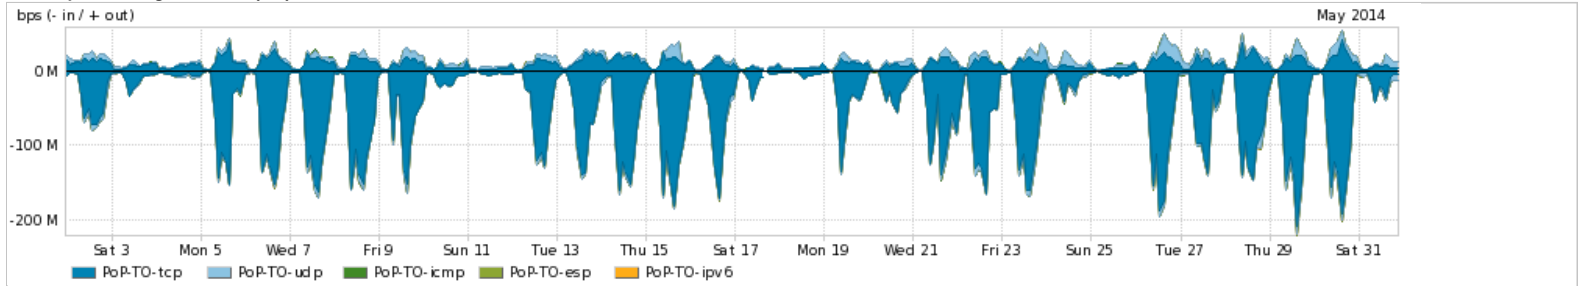

PROFILE	APPLICATION	IN	OUT	TOTAL	
☐	PoP-TO	dns	62.36 Kbps	34.60 Kbps	96.96 Kbps
☐	PoP-TO	bittorrent	19.76 Kbps	53.18 Kbps	72.94 Kbps
☐	PoP-TO	smtp	6.04 Kbps	20.51 Kbps	26.55 Kbps
☐	PoP-TO	postgresql	24.36 Kbps	754.00 bps	25.11 Kbps
☐	PoP-TO	rtsp	445.00 bps	17.56 Kbps	18.01 Kbps

Distribuição do tráfego do PoP-TO por protocolo

Average | Max | PCT95

PROFILE	PROTOCOL	IN	OUT	TOTAL	
☒	PoP-TO	tcp	47.24 Mbps	9.13 Mbps	56.37 Mbps
☒	PoP-TO	udp	2.63 Mbps	4.66 Mbps	7.29 Mbps
☒	PoP-TO	icmp	55.72 Kbps	62.57 Kbps	118.29 Kbps
☒	PoP-TO	esp	50.82 Kbps	16.07 Kbps	66.88 Kbps
☐	PoP-TO	gre	598.00 bps	777.00 bps	1.38 Kbps
☒	PoP-TO	ipv6	865.00 bps	99.00 bps	964.00 bps
☐	PoP-TO	ipv6-icmp	0.00 bps	0.00 bps	0.00 bps

For assistance with this product, please contact support@arbornetworks.com.