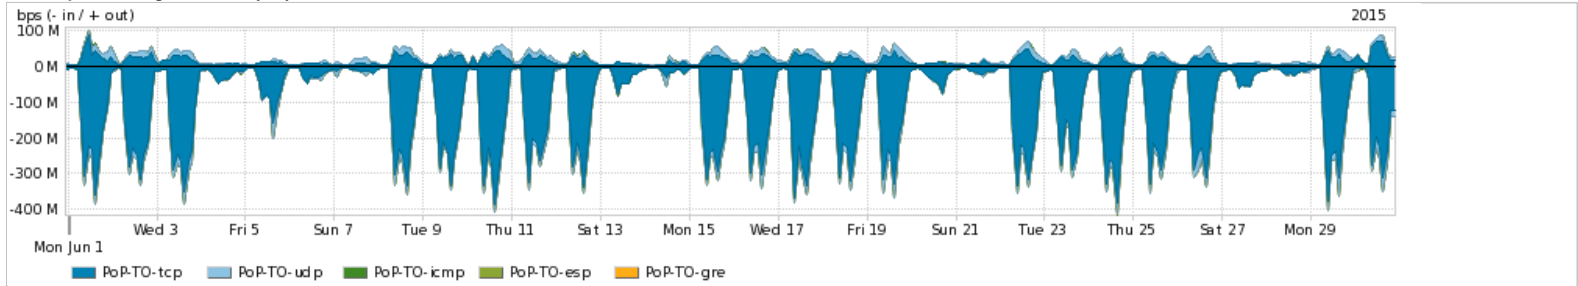

PROFILE	APPLICATION	IN	OUT	TOTAL	
☐	PoP-TO	dns	141.29 Kbps	64.01 Kbps	205.30 Kbps
☐	PoP-TO	ssh	51.98 Kbps	147.17 Kbps	199.15 Kbps
☐	PoP-TO	bittorrent	57.85 Kbps	94.83 Kbps	152.68 Kbps
☐	PoP-TO	xmpp	34.33 Kbps	15.66 Kbps	49.99 Kbps
☐	PoP-TO	snmp	36.58 Kbps	2.58 Kbps	39.16 Kbps

Distribuição do tráfego do PoP-TO por protocolo

Average | Max | PCT95

PROFILE	PROTOCOL	IN	OUT	TOTAL	
☒	PoP-TO	tcp	105.91 Mbps	14.48 Mbps	120.39 Mbps
☒	PoP-TO	udp	8.77 Mbps	7.53 Mbps	16.30 Mbps
☒	PoP-TO	icmp	71.00 Kbps	83.54 Kbps	154.54 Kbps
☒	PoP-TO	esp	6.39 Kbps	3.27 Kbps	9.66 Kbps
☒	PoP-TO	gre	125.00 bps	30.00 bps	155.00 bps
☐	PoP-TO	ipv6	0.00 bps	53.00 bps	53.00 bps

For assistance with this product, please contact support@arbornetworks.com.