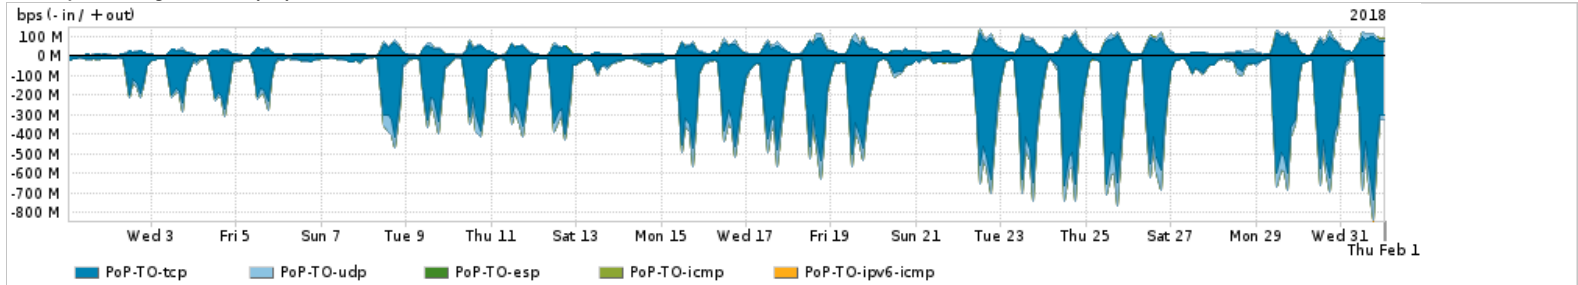

PROFILE	APPLICATION	IN	OUT	TOTAL
☒	PoP-TO	quit	16.40 Mbps	3.01 Mbps	19.41 Mbps
☒	PoP-TO	other TCP	7.41 Mbps	5.62 Mbps	13.03 Mbps
☒	PoP-TO	other UDP	4.40 Mbps	1.76 Mbps	6.17 Mbps
☐	PoP-TO	dns	112.51 Kbps	77.57 Kbps	190.07 Kbps
☐	PoP-TO	qq	16.75 Kbps	161.74 Kbps	178.49 Kbps
☐	PoP-TO	stun	74.88 Kbps	68.56 Kbps	143.43 Kbps
☐	PoP-TO	telnet	6.81 Kbps	88.31 Kbps	95.13 Kbps
☐	PoP-TO	macromedia-fcs	71.85 Kbps	14.25 Kbps	86.10 Kbps

Distribuição do tráfego do PoP-TO por protocolo

Average | Max | PCT95

	PROFILE	PROTOCOL	IN	OUT	TOTAL
☒	PoP-TO	tcp	149.15 Mbps	27.79 Mbps	176.94 Mbps
☒	PoP-TO	udp	21.01 Mbps	4.92 Mbps	25.93 Mbps
☒	PoP-TO	esp	59.25 Kbps	108.04 Kbps	167.29 Kbps
☒	PoP-TO	icmp	21.07 Kbps	24.04 Kbps	45.11 Kbps
☒	PoP-TO	ipv6-icmp	351.00 bps	718.00 bps	1.07 Kbps
☐	PoP-TO	ipv6	0.00 bps	17.00 bps	17.00 bps
☐	PoP-TO	gre	0.00 bps	0.00 bps	0.00 bps

For assistance with this product, please contact support at <https://support.arbornetworks.com>