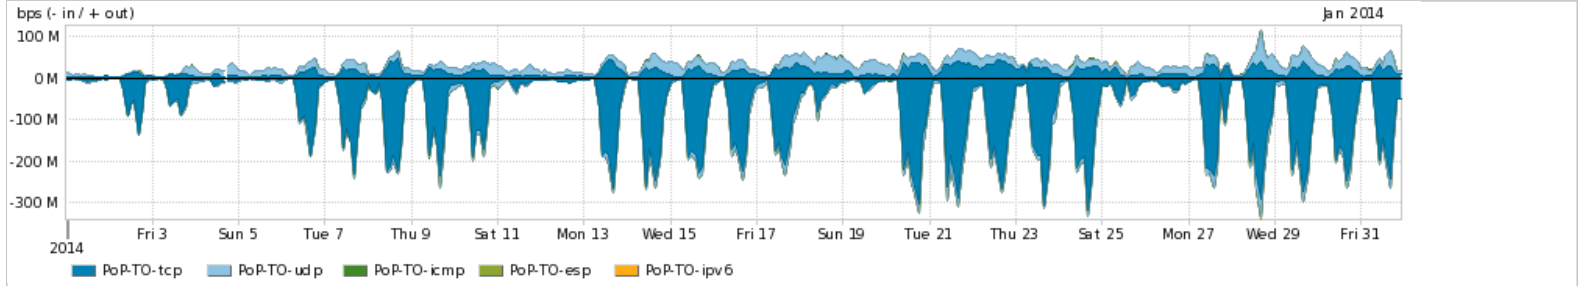

PROFILE	APPLICATION	IN	OUT	TOTAL	
☒	PoP-TO	macromedia-fcs	355.25 Kbps	61.04 Kbps	416.29 Kbps
☐	PoP-TO	dns	103.49 Kbps	97.40 Kbps	200.89 Kbps
☐	PoP-TO	ssh	34.50 Kbps	52.93 Kbps	87.42 Kbps
☐	PoP-TO	bittorrent	15.25 Kbps	45.18 Kbps	60.43 Kbps
☐	PoP-TO	sip	29.34 Kbps	22.63 Kbps	51.98 Kbps

Distribuição do tráfego do PoP-TO por protocolo

Average | Max | PCT95

PROFILE	PROTOCOL	IN	OUT	TOTAL	
☒	PoP-TO	tcp	71.38 Mbps	13.21 Mbps	84.59 Mbps
☒	PoP-TO	udp	7.15 Mbps	16.97 Mbps	24.12 Mbps
☒	PoP-TO	icmp	63.02 Kbps	76.74 Kbps	139.75 Kbps
☒	PoP-TO	esp	4.01 Kbps	70.35 Kbps	74.36 Kbps
☒	PoP-TO	ipv6	3.15 Kbps	235.00 bps	3.38 Kbps
☐	PoP-TO	gre	173.00 bps	211.00 bps	384.00 bps
☐	PoP-TO	sctp	1.00 bps	0.00 bps	1.00 bps
☐	PoP-TO	rsvp	0.00 bps	0.00 bps	0.00 bps

For assistance with this product, please contact support@arbornetworks.com.