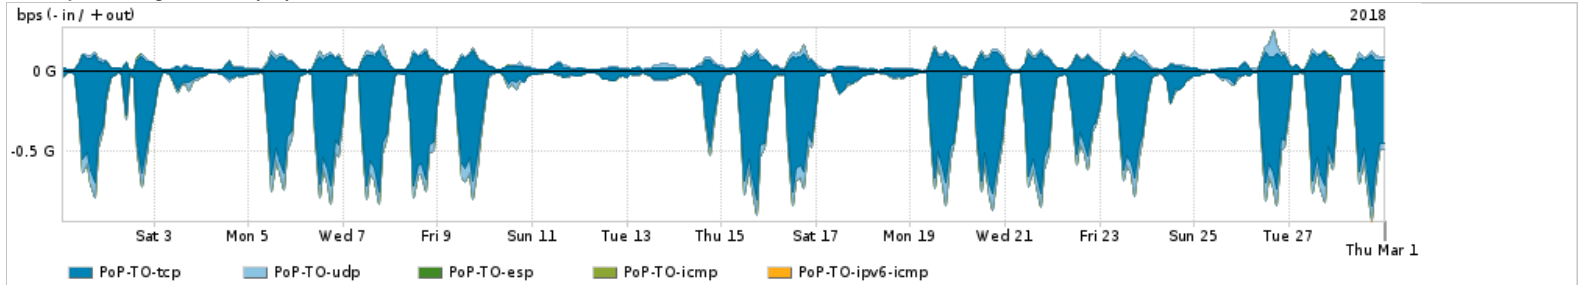

PROFILE	APPLICATION	IN	OUT	TOTAL
☒	PoP-TO	quit	21.64 Mbps	5.52 Mbps	27.16 Mbps
☒	PoP-TO	other TCP	6.19 Mbps	6.01 Mbps	12.20 Mbps
☒	PoP-TO	other UDP	6.10 Mbps	5.30 Mbps	11.40 Mbps
☐	PoP-TO	dns	145.31 Kbps	88.16 Kbps	233.47 Kbps
☐	PoP-TO	stun	99.21 Kbps	115.78 Kbps	214.98 Kbps
☐	PoP-TO	macromedia-fcs	84.35 Kbps	27.53 Kbps	111.88 Kbps
☐	PoP-TO	xmpp	56.96 Kbps	43.30 Kbps	100.26 Kbps
☐	PoP-TO	qq	21.27 Kbps	74.71 Kbps	95.98 Kbps

Distribuição do tráfego do PoP-TO por protocolo

Average | Max | PCT95

	PROFILE	PROTOCOL	IN	OUT	TOTAL
☒	PoP-TO	tcp	215.80 Mbps	38.93 Mbps	254.73 Mbps
☒	PoP-TO	udp	27.99 Mbps	11.03 Mbps	39.02 Mbps
☒	PoP-TO	esp	55.21 Kbps	68.82 Kbps	124.03 Kbps
☒	PoP-TO	icmp	21.78 Kbps	26.30 Kbps	48.08 Kbps
☒	PoP-TO	ipv6-icmp	381.00 bps	1.99 Kbps	2.38 Kbps
☐	PoP-TO	ipv6	0.00 bps	19.00 bps	19.00 bps

For assistance with this product, please contact support at <https://support.arbornetworks.com>