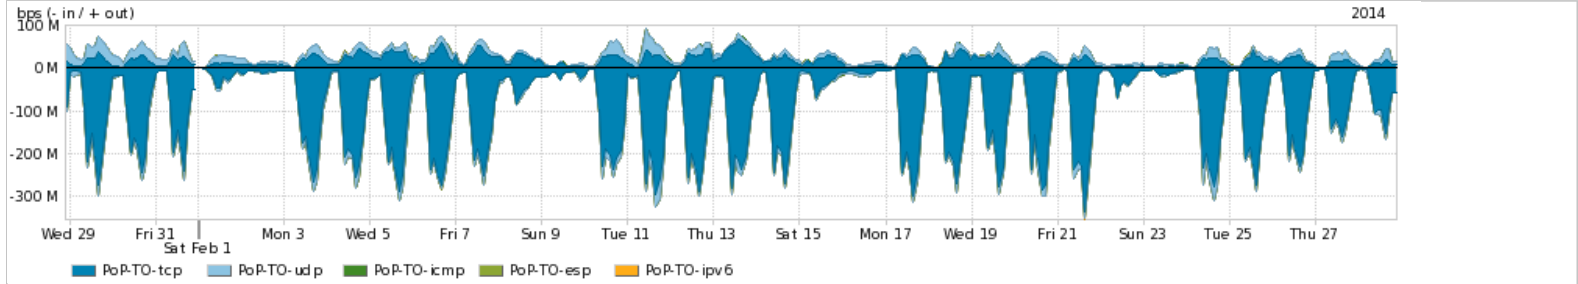

PROFILE	APPLICATION	IN	OUT	TOTAL
☒	PoP-TO	macromedia-fcs	503.12 Kbps	34.79 Kbps	537.91 Kbps
☐	PoP-TO	ntp	4.89 Kbps	380.75 Kbps	385.65 Kbps
☐	PoP-TO	smtp	18.05 Kbps	258.33 Kbps	276.38 Kbps
☐	PoP-TO	rsync	262.16 Kbps	4.69 Kbps	266.85 Kbps
☐	PoP-TO	dns	120.84 Kbps	130.37 Kbps	251.21 Kbps

Distribuição do tráfego do PoP-TO por protocolo

Average | Max | PCT95

	PROFILE	PROTOCOL	IN	OUT	TOTAL
☒	PoP-TO	tcp	91.85 Mbps	17.80 Mbps	109.64 Mbps
☒	PoP-TO	udp	7.76 Mbps	10.76 Mbps	18.52 Mbps
☒	PoP-TO	icmp	56.51 Kbps	79.78 Kbps	136.29 Kbps
☒	PoP-TO	esp	12.81 Kbps	76.11 Kbps	88.92 Kbps
☐	PoP-TO	gre	1.79 Kbps	299.00 bps	2.09 Kbps
☒	PoP-TO	ipv6	1.38 Kbps	294.00 bps	1.67 Kbps

For assistance with this product, please contact support@arbornetworks.com.