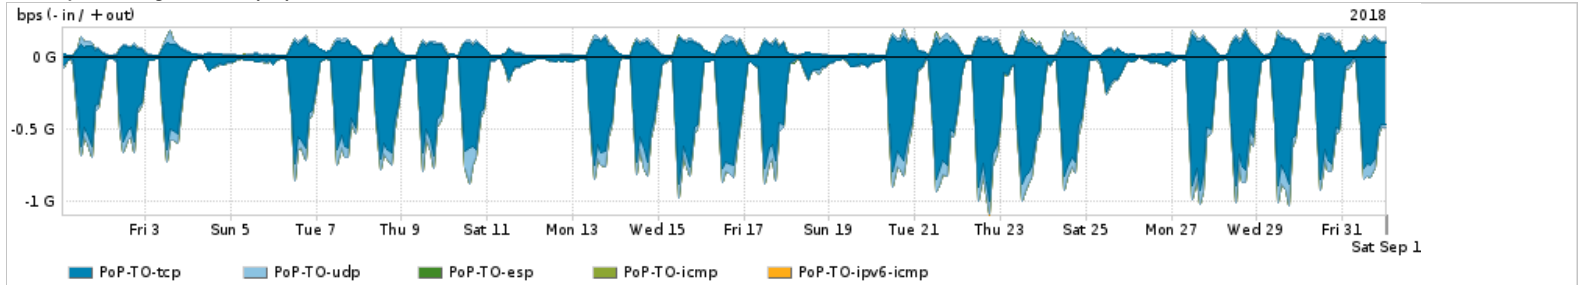

PROFILE	APPLICATION	IN	OUT	TOTAL
☒	PoP-TO	quit	26.54 Mbps	6.69 Mbps	33.23 Mbps
☒	PoP-TO	other UDP	6.66 Mbps	3.60 Mbps	10.25 Mbps
☒	PoP-TO	other TCP	6.84 Mbps	2.42 Mbps	9.25 Mbps
☐	PoP-TO	dns	221.31 Kbps	120.80 Kbps	342.11 Kbps
☐	PoP-TO	qq	12.73 Kbps	298.05 Kbps	310.78 Kbps
☐	PoP-TO	stun	136.17 Kbps	146.06 Kbps	282.22 Kbps
☐	PoP-TO	xmpp	108.02 Kbps	122.72 Kbps	230.74 Kbps
☐	PoP-TO	ssh	60.95 Kbps	102.57 Kbps	163.52 Kbps

Distribuição do tráfego do PoP-TO por protocolo

Average | Max | PCT95

	PROFILE	PROTOCOL	IN	OUT	TOTAL
☒	PoP-TO	tcp	290.49 Mbps	47.86 Mbps	338.35 Mbps
☒	PoP-TO	udp	33.56 Mbps	10.56 Mbps	44.12 Mbps
☒	PoP-TO	esp	140.21 Kbps	167.47 Kbps	307.68 Kbps
☒	PoP-TO	icmp	77.08 Kbps	93.40 Kbps	170.47 Kbps
☒	PoP-TO	ipv6-icmp	227.00 bps	3.93 Kbps	4.15 Kbps
☐	PoP-TO	gre	19.00 bps	5.00 bps	24.00 bps
☐	PoP-TO	ipv6-nonxt	0.00 bps	0.00 bps	0.00 bps

For assistance with this product, please contact support at <https://support.arbornetworks.com>