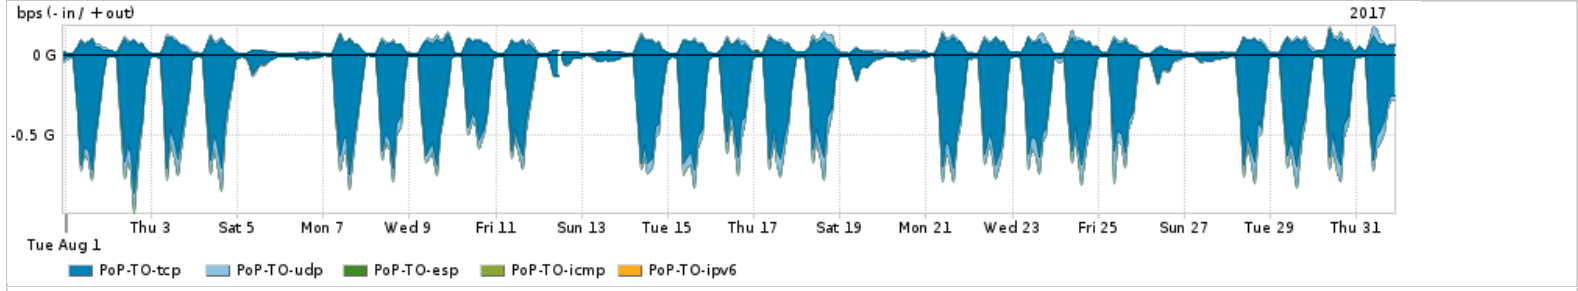

PROFILE	APPLICATION	IN	OUT	TOTAL
☒	PoP-TO	quit	24.69 Mbps	3.47 Mbps	28.17 Mbps
☒	PoP-TO	other UDP	6.63 Mbps	5.57 Mbps	12.20 Mbps
☒	PoP-TO	other TCP	6.94 Mbps	3.98 Mbps	10.91 Mbps
☐	PoP-TO	macromedia-fcs	521.94 Kbps	169.02 Kbps	690.96 Kbps
☐	PoP-TO	dns	351.73 Kbps	122.36 Kbps	474.09 Kbps
☐	PoP-TO	stun	138.43 Kbps	150.22 Kbps	288.65 Kbps
☐	PoP-TO	xmpp	119.15 Kbps	125.24 Kbps	244.39 Kbps
☐	PoP-TO	bittorrent	59.53 Kbps	152.81 Kbps	212.34 Kbps

Distribuição do tráfego do PoP-TO por protocolo

Average | Max | PCT95

	PROFILE	PROTOCOL	IN	OUT	TOTAL
☒	PoP-TO	tcp	239.76 Mbps	38.87 Mbps	278.63 Mbps
☒	PoP-TO	udp	31.81 Mbps	9.31 Mbps	41.13 Mbps
☒	PoP-TO	esp	56.92 Kbps	50.91 Kbps	107.83 Kbps
☒	PoP-TO	icmp	21.93 Kbps	24.15 Kbps	46.08 Kbps
☒	PoP-TO	ipv6	17.81 Kbps	899.00 bps	18.71 Kbps
☐	PoP-TO	ipv6-icmp	200.00 bps	1.92 Kbps	2.12 Kbps
☐	PoP-TO	gre	34.00 bps	1.00 bps	35.00 bps
☐	PoP-TO	sctp	1.00 bps	0.00 bps	1.00 bps

For assistance with this product, please contact support at <https://support.arbornetworks.com>