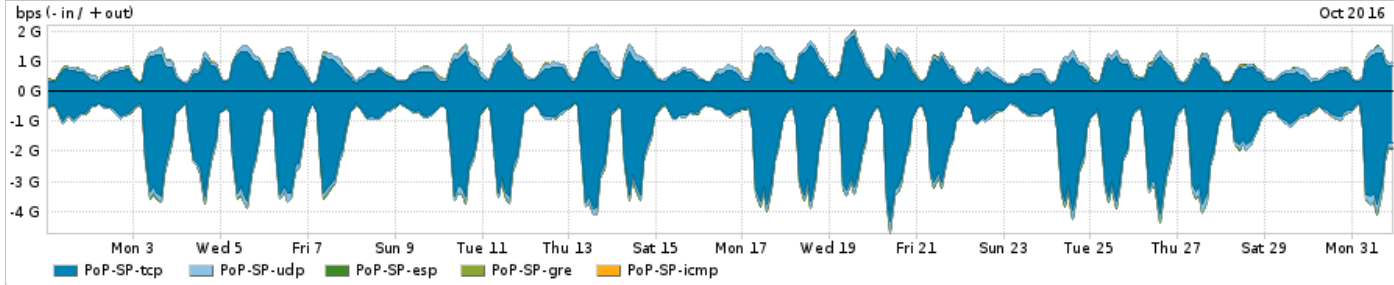

PROFILE	APPLICATION	IN	OUT	TOTAL
☒	PoP-SP	other TCP	109.79 Mbps	133.73 Mbps	243.52 Mbps
☒	PoP-SP	other UDP	81.28 Mbps	100.05 Mbps	181.33 Mbps
☒	PoP-SP	rdp	36.24 Mbps	5.43 Mbps	41.68 Mbps
☐	PoP-SP	ssh	11.30 Mbps	12.64 Mbps	23.94 Mbps
☐	PoP-SP	quit	12.72 Mbps	5.47 Mbps	18.19 Mbps
☐	PoP-SP	smtp	6.84 Mbps	5.37 Mbps	12.22 Mbps
☐	PoP-SP	rsync	10.58 Mbps	1.12 Mbps	11.71 Mbps
☐	PoP-SP	macromedia-fcs	6.71 Mbps	1.16 Mbps	7.88 Mbps

Distribuição do tráfego do PoP-SP por protocolo

Average | Max | PCT95

	PROFILE	PROTOCOL	IN	OUT	TOTAL
☒	PoP-SP	tcp	1.50 Gbps	695.23 Mbps	2.20 Gbps
☒	PoP-SP	udp	99.88 Mbps	114.03 Mbps	213.92 Mbps
☒	PoP-SP	esp	8.17 Mbps	2.27 Mbps	10.44 Mbps
☒	PoP-SP	gre	1.55 Mbps	5.02 Mbps	6.57 Mbps
☒	PoP-SP	icmp	384.84 Kbps	1.08 Mbps	1.46 Mbps
☐	PoP-SP	ah	639.59 Kbps	101.12 Kbps	740.71 Kbps
☐	PoP-SP	ipv6	167.84 Kbps	37.62 Kbps	205.45 Kbps
☐	PoP-SP	ipv6-icmp	25.75 Kbps	35.25 Kbps	61.00 Kbps
☐	PoP-SP	253	13.00 bps	0.00 bps	13.00 bps
☐	PoP-SP	rsvp	12.00 bps	0.00 bps	12.00 bps

For assistance with this product, please contact support@arbornetworks.com.