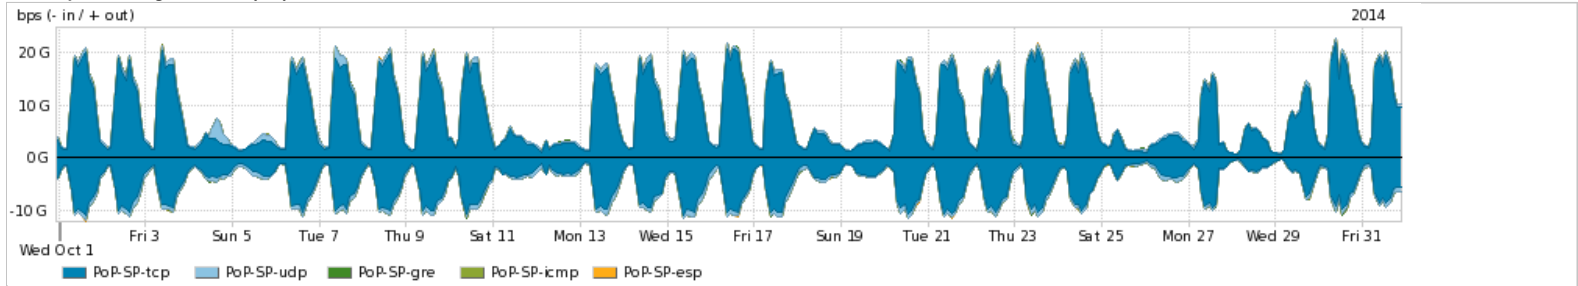

PROFILE	APPLICATION	IN	OUT	TOTAL	
☐	PoP-SP	macromedia-fcs	45.13 Mbps	71.46 Mbps	116.59 Mbps
☐	PoP-SP	ssh	20.04 Mbps	34.95 Mbps	54.98 Mbps
☐	PoP-SP	smtp	30.74 Mbps	23.36 Mbps	54.10 Mbps
☐	PoP-SP	dns	29.22 Mbps	20.68 Mbps	49.91 Mbps
☐	PoP-SP	rdp	4.59 Mbps	33.02 Mbps	37.61 Mbps

Distribuição do tráfego do PoP-SP por protocolo

Average | Max | PCT95

PROFILE	PROTOCOL	IN	OUT	TOTAL	
☒	PoP-SP	tcp	4.89 Gbps	7.99 Gbps	12.89 Gbps
☒	PoP-SP	udp	543.19 Mbps	558.00 Mbps	1.10 Gbps
☒	PoP-SP	gre	8.13 Mbps	8.14 Mbps	16.27 Mbps
☒	PoP-SP	icmp	5.24 Mbps	10.08 Mbps	15.33 Mbps
☒	PoP-SP	esp	5.96 Mbps	3.89 Mbps	9.85 Mbps
☐	PoP-SP	ipv6	534.36 Kbps	420.00 Kbps	954.36 Kbps
☐	PoP-SP	ah	213.34 Kbps	213.21 Kbps	426.56 Kbps
☐	PoP-SP	pim	12.19 Kbps	743.00 bps	12.93 Kbps
☐	PoP-SP	ipv6-icmp	418.00 bps	2.15 Kbps	2.56 Kbps
☐	PoP-SP	ipv6-frag	204.00 bps	139.00 bps	343.00 bps

For assistance with this product, please contact support@arbornetworks.com.