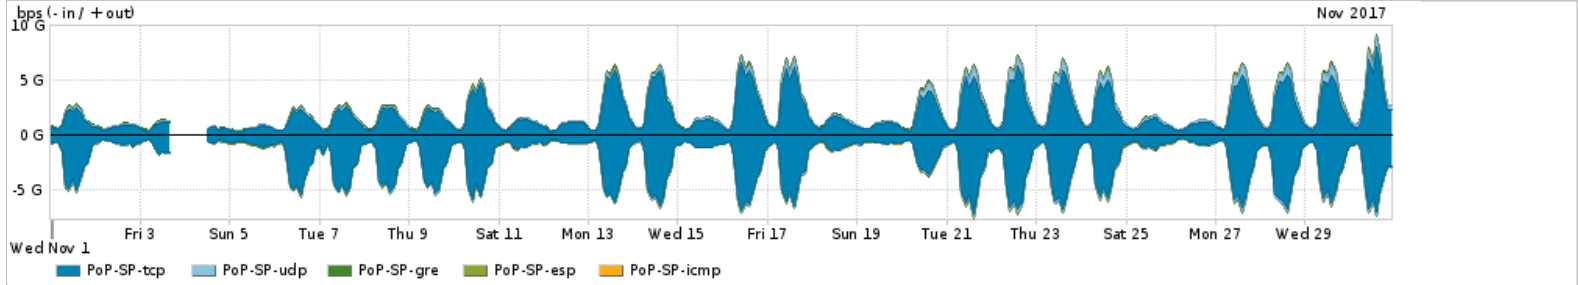

PROFILE	APPLICATION	IN	OUT	TOTAL
☒	PoP-SP	other TCP	128.92 Mbps	129.62 Mbps	258.54 Mbps
☒	PoP-SP	quit	41.49 Mbps	170.10 Mbps	211.58 Mbps
☒	PoP-SP	other UDP	50.95 Mbps	83.99 Mbps	134.93 Mbps
☐	PoP-SP	rsync	45.30 Mbps	6.45 Mbps	51.74 Mbps
☐	PoP-SP	ssh	11.31 Mbps	8.26 Mbps	19.57 Mbps
☐	PoP-SP	smtp	3.65 Mbps	5.34 Mbps	8.99 Mbps
☐	PoP-SP	dns	4.07 Mbps	2.91 Mbps	6.98 Mbps
☐	PoP-SP	macromedia-fcs	2.00 Mbps	4.41 Mbps	6.40 Mbps

Distribuição do tráfego do PoP-SP por protocolo

Average | Max | PCT95

	PROFILE	PROTOCOL	IN	OUT	TOTAL
☒	PoP-SP	tcp	2.22 Gbps	1.83 Gbps	4.05 Gbps
☒	PoP-SP	udp	98.87 Mbps	262.12 Mbps	360.99 Mbps
☒	PoP-SP	gre	9.82 Mbps	67.16 Mbps	76.97 Mbps
☒	PoP-SP	esp	35.06 Mbps	3.43 Mbps	38.50 Mbps
☒	PoP-SP	icmp	2.41 Mbps	3.32 Mbps	5.73 Mbps
☐	PoP-SP	ipv6	55.60 Kbps	81.13 Kbps	136.73 Kbps
☐	PoP-SP	ipv6-icmp	23.09 Kbps	41.43 Kbps	64.52 Kbps
☐	PoP-SP	255	0.00 bps	12.20 Kbps	12.20 Kbps
☐	PoP-SP	ipv6-nonxt	53.00 bps	0.00 bps	53.00 bps
☐	PoP-SP	sctp	48.00 bps	0.00 bps	48.00 bps

For assistance with this product, please contact support at <https://support.arbornetworks.com>