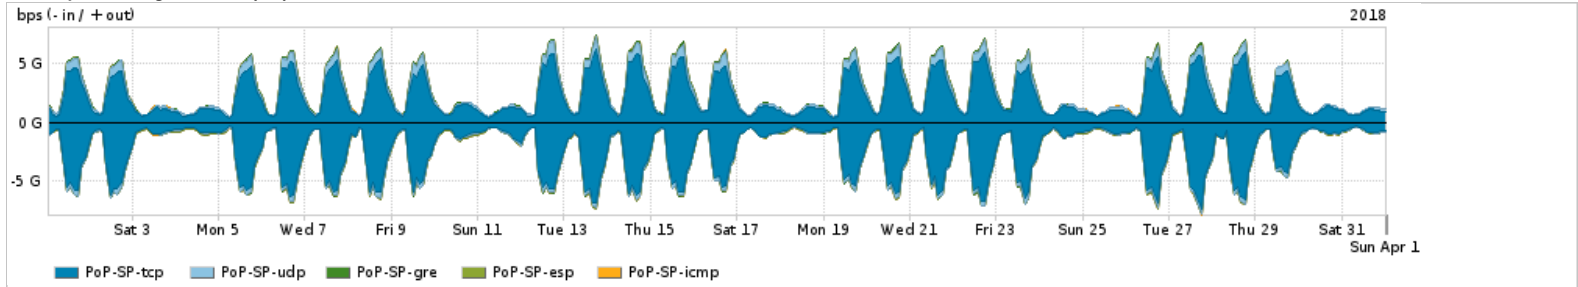

PROFILE	APPLICATION	IN	OUT	TOTAL
☒	PoP-SP	quit	84.95 Mbps	255.86 Mbps	340.81 Mbps
☒	PoP-SP	other TCP	144.52 Mbps	134.22 Mbps	278.75 Mbps
☒	PoP-SP	other UDP	56.58 Mbps	98.75 Mbps	155.33 Mbps
☐	PoP-SP	rsync	21.27 Mbps	13.71 Mbps	34.99 Mbps
☐	PoP-SP	ssh	11.14 Mbps	15.46 Mbps	26.60 Mbps
☐	PoP-SP	ldap	1.24 Mbps	11.87 Mbps	13.11 Mbps
☐	PoP-SP	smtp	3.89 Mbps	8.50 Mbps	12.39 Mbps
☐	PoP-SP	dns	4.36 Mbps	6.51 Mbps	10.86 Mbps

Distribuição do tráfego do PoP-SP por protocolo

Average | Max | PCT95

	PROFILE	PROTOCOL	IN	OUT	TOTAL
☒	PoP-SP	tcp	2.41 Gbps	2.13 Gbps	4.54 Gbps
☒	PoP-SP	udp	150.14 Mbps	374.30 Mbps	524.44 Mbps
☒	PoP-SP	gre	10.22 Mbps	57.23 Mbps	67.44 Mbps
☒	PoP-SP	esp	42.40 Mbps	5.39 Mbps	47.79 Mbps
☒	PoP-SP	icmp	1.79 Mbps	2.62 Mbps	4.40 Mbps
☐	PoP-SP	ipv6-icmp	37.49 Kbps	73.65 Kbps	111.14 Kbps
☐	PoP-SP	ipv6	76.02 Kbps	10.71 Kbps	86.72 Kbps
☐	PoP-SP	200	40.73 Kbps	0.00 bps	40.73 Kbps
☐	PoP-SP	ipv6-nonxt	18.00 bps	0.00 bps	18.00 bps
☐	PoP-SP	61	10.00 bps	0.00 bps	10.00 bps

For assistance with this product, please contact support at <https://support.arbornetworks.com>