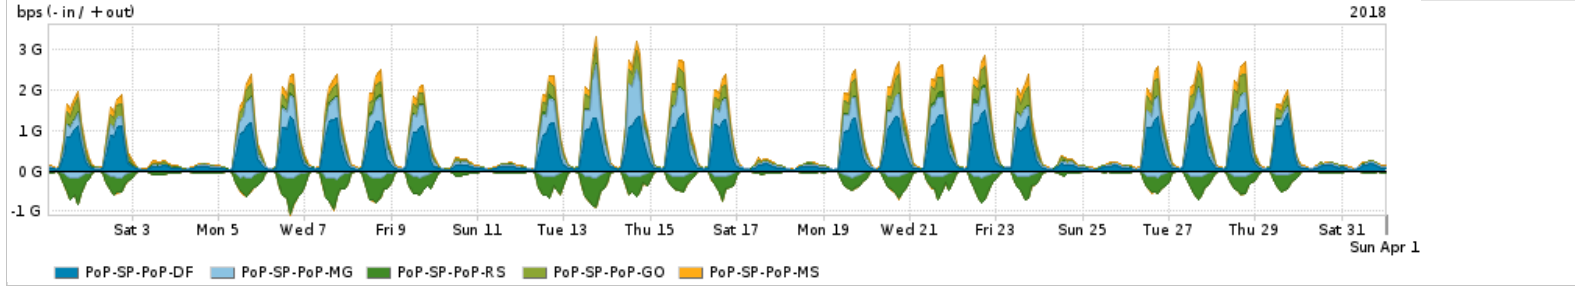

Interesse de tráfego do PoP-SP com os outros PoPs da RNP

Average | Max | PCT95

	PROFILE	PROFILE	IN	OUT	TOTAL
☒	PoP-SP	PoP-DF	6.41 Mbps	393.58 Mbps	399.99 Mbps
☒	PoP-SP	PoP-MG	44.85 Mbps	166.05 Mbps	210.90 Mbps
☒	PoP-SP	PoP-RS	173.20 Mbps	16.06 Mbps	189.27 Mbps
☒	PoP-SP	PoP-GO	2.16 Mbps	120.83 Mbps	122.99 Mbps
☒	PoP-SP	PoP-MS	1.59 Mbps	82.12 Mbps	83.71 Mbps
☐	PoP-SP	PoP-SP	34.18 Mbps	34.18 Mbps	68.36 Mbps
☐	PoP-SP	PoP-PR	43.22 Mbps	1.63 Mbps	44.85 Mbps
☐	PoP-SP	PoP-MT	809.49 Kbps	40.94 Mbps	41.75 Mbps
☐	PoP-SP	PoP-AM	3.07 Mbps	37.90 Mbps	40.97 Mbps