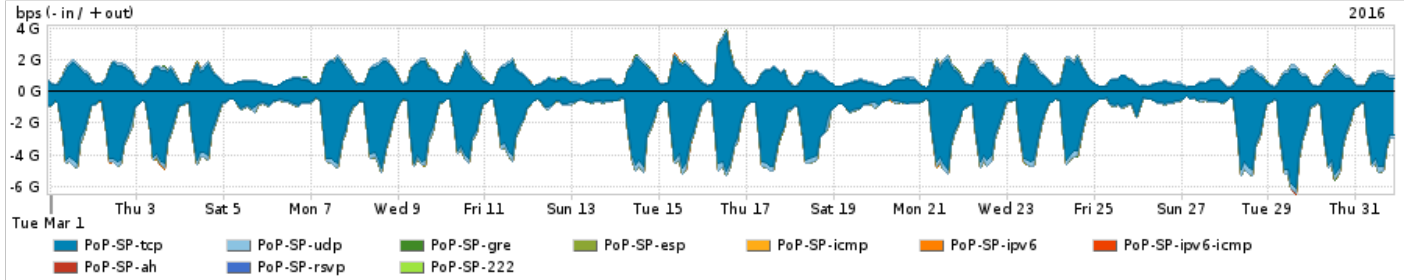

PROFILE	APPLICATION	IN	OUT	TOTAL	
☐	PoP-SP	other TCP	224.37 Mbps	204.03 Mbps	428.40 Mbps
☐	PoP-SP	other UDP	136.27 Mbps	98.37 Mbps	234.64 Mbps
☐	PoP-SP	rsync	75.02 Mbps	2.28 Mbps	77.30 Mbps
☐	PoP-SP	ssh	10.44 Mbps	24.98 Mbps	35.42 Mbps
☐	PoP-SP	macromedia-fcs	16.63 Mbps	3.48 Mbps	20.11 Mbps
☐	PoP-SP	dns	6.74 Mbps	12.94 Mbps	19.67 Mbps
☐	PoP-SP	rdp	7.82 Mbps	6.64 Mbps	14.46 Mbps
☐	PoP-SP	smtp	7.35 Mbps	3.64 Mbps	10.99 Mbps

Distribuição do tráfego do PoP-SP por protocolo

Average | Max | PCT95

PROFILE	PROTOCOL	IN	OUT	TOTAL	
☐	PoP-SP	tcp	1.97 Gbps	923.99 Mbps	2.89 Gbps
☐	PoP-SP	udp	145.01 Mbps	104.27 Mbps	249.29 Mbps
☐	PoP-SP	gre	1.28 Mbps	6.70 Mbps	7.98 Mbps
☐	PoP-SP	esp	1.19 Mbps	1.15 Mbps	2.34 Mbps
☐	PoP-SP	icmp	554.70 Kbps	1.14 Mbps	1.69 Mbps
☐	PoP-SP	ipv6	253.71 Kbps	648.13 Kbps	901.84 Kbps
☐	PoP-SP	ipv6-icmp	36.08 Kbps	17.96 Kbps	54.04 Kbps
☐	PoP-SP	ah	86.00 bps	7.00 bps	93.00 bps
☐	PoP-SP	rsvp	26.00 bps	0.00 bps	26.00 bps
☐	PoP-SP	222	2.00 bps	0.00 bps	2.00 bps

For assistance with this product, please contact support@arbornetworks.com.