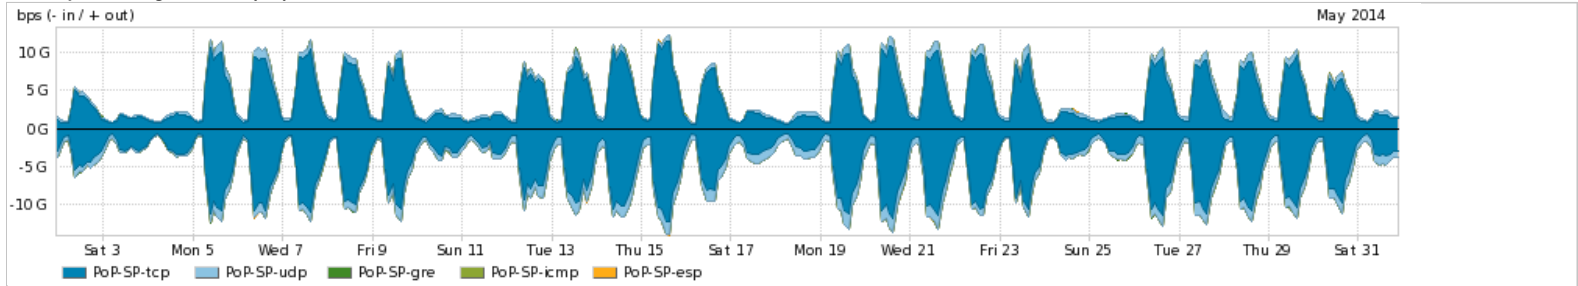

PROFILE	APPLICATION	IN	OUT	TOTAL	
☐	PoP-SP	rsync	75.11 Mbps	9.30 Mbps	84.41 Mbps
☐	PoP-SP	ssh	37.62 Mbps	29.48 Mbps	67.10 Mbps
☐	PoP-SP	dns	11.45 Mbps	46.43 Mbps	57.88 Mbps
☐	PoP-SP	smtp	15.85 Mbps	17.01 Mbps	32.85 Mbps
☐	PoP-SP	rdp	2.98 Mbps	23.57 Mbps	26.55 Mbps

Distribuição do tráfego do PoP-SP por protocolo

Average | Max | PCT95

PROFILE	PROTOCOL	IN	OUT	TOTAL	
☒	PoP-SP	tcp	4.70 Gbps	3.82 Gbps	8.53 Gbps
☒	PoP-SP	udp	898.23 Mbps	528.27 Mbps	1.43 Gbps
☐	PoP-SP	253	107.32 Mbps	61.07 Mbps	168.39 Mbps
☒	PoP-SP	gre	7.60 Mbps	4.98 Mbps	12.58 Mbps
☒	PoP-SP	icmp	3.71 Mbps	3.13 Mbps	6.83 Mbps
☒	PoP-SP	esp	1.08 Mbps	1.14 Mbps	2.21 Mbps
☐	PoP-SP	ipv6	1.30 Mbps	781.39 Kbps	2.08 Mbps
☐	PoP-SP	ah	395.34 Kbps	386.63 Kbps	781.98 Kbps
☐	PoP-SP	ipv6-frag	56.76 Kbps	20.34 Kbps	77.10 Kbps
☐	PoP-SP	ipv6-icmp	9.48 Kbps	20.43 Kbps	29.91 Kbps

For assistance with this product, please contact support@arbornetworks.com.