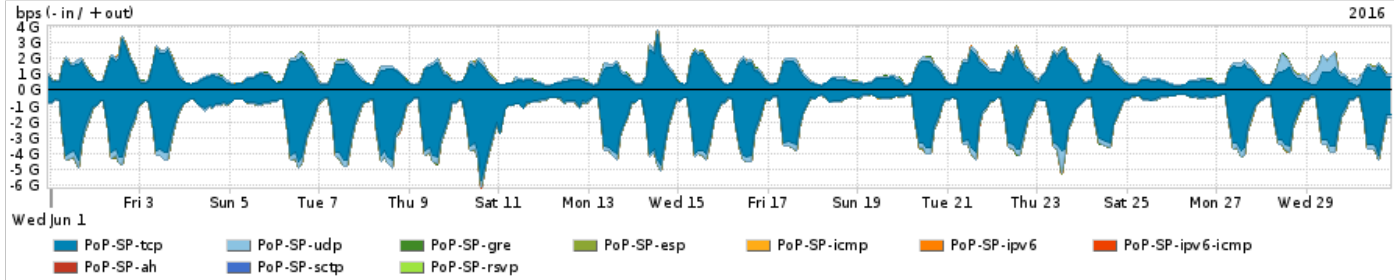

PROFILE	APPLICATION	IN	OUT	TOTAL	
☐	PoP-SP		other TCP	174.20 Mbps	192.24 Mbps	366.44 Mbps
☐	PoP-SP		other UDP	149.41 Mbps	142.74 Mbps	292.14 Mbps
☐	PoP-SP		rsync	50.34 Mbps	1.93 Mbps	52.27 Mbps
☐	PoP-SP		ssh	7.26 Mbps	14.42 Mbps	21.68 Mbps
☐	PoP-SP		rdp	11.67 Mbps	4.15 Mbps	15.81 Mbps
☐	PoP-SP		smtp	6.79 Mbps	6.24 Mbps	13.03 Mbps
☐	PoP-SP		macromedia-fcs	10.87 Mbps	1.87 Mbps	12.74 Mbps
☐	PoP-SP		dns	5.44 Mbps	4.88 Mbps	10.32 Mbps

Distribuição do tráfego do PoP-SP por protocolo

Average | Max | PCT95

	PROFILE	PROTOCOL	IN	OUT	TOTAL	
☐	PoP-SP		tcp	1.71 Gbps	986.20 Mbps	2.69 Gbps
☐	PoP-SP		udp	157.57 Mbps	153.83 Mbps	311.39 Mbps
☐	PoP-SP		gre	2.08 Mbps	8.43 Mbps	10.52 Mbps
☐	PoP-SP		esp	1.74 Mbps	5.44 Mbps	7.18 Mbps
☐	PoP-SP		icmp	490.25 Kbps	1.21 Mbps	1.70 Mbps
☐	PoP-SP		ipv6	254.90 Kbps	68.90 Kbps	323.80 Kbps
☐	PoP-SP		ipv6-icmp	10.65 Kbps	7.57 Kbps	18.22 Kbps
☐	PoP-SP		ah	74.00 bps	3.00 bps	77.00 bps
☐	PoP-SP		sctp	58.00 bps	0.00 bps	58.00 bps
☐	PoP-SP		rsvp	17.00 bps	0.00 bps	17.00 bps

For assistance with this product, please contact support@arbornetworks.com.