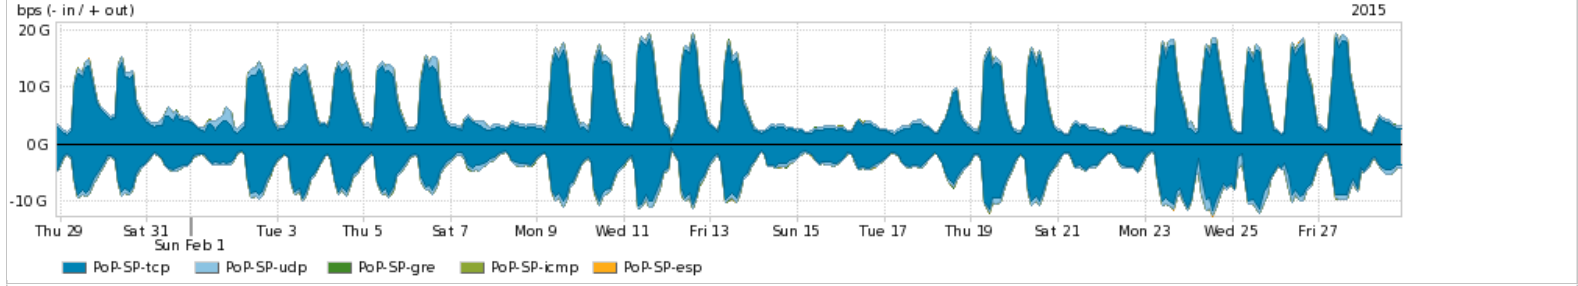

PROFILE	APPLICATION	IN	OUT	TOTAL	
☐	PoP-SP	ntp	6.49 Mbps	85.50 Mbps	91.99 Mbps
☐	PoP-SP	macromedia-fcs	33.19 Mbps	55.53 Mbps	88.72 Mbps
☐	PoP-SP	rsync	72.14 Mbps	6.16 Mbps	78.30 Mbps
☐	PoP-SP	ssh	29.03 Mbps	44.75 Mbps	73.78 Mbps
☐	PoP-SP	dns	46.28 Mbps	22.16 Mbps	68.45 Mbps

Distribuição do tráfego do PoP-SP por protocolo

Average | Max | PCT95

PROFILE	PROTOCOL	IN	OUT	TOTAL	
☒	PoP-SP	tcp	4.76 Gbps	6.41 Gbps	11.17 Gbps
☒	PoP-SP	udp	500.60 Mbps	649.96 Mbps	1.15 Gbps
☒	PoP-SP	gre	12.79 Mbps	8.77 Mbps	21.56 Mbps
☒	PoP-SP	icmp	3.32 Mbps	3.64 Mbps	6.96 Mbps
☒	PoP-SP	esp	1.73 Mbps	3.16 Mbps	4.89 Mbps
☐	PoP-SP	ipv6	290.41 Kbps	1.29 Mbps	1.58 Mbps
☐	PoP-SP	ah	245.97 Kbps	359.34 Kbps	605.31 Kbps
☐	PoP-SP	254	2.38 Kbps	119.70 Kbps	122.07 Kbps
☐	PoP-SP	233	830.00 bps	119.90 Kbps	120.73 Kbps
☐	PoP-SP	245	1.29 Kbps	119.07 Kbps	120.37 Kbps

For assistance with this product, please contact support@arbornetworks.com.