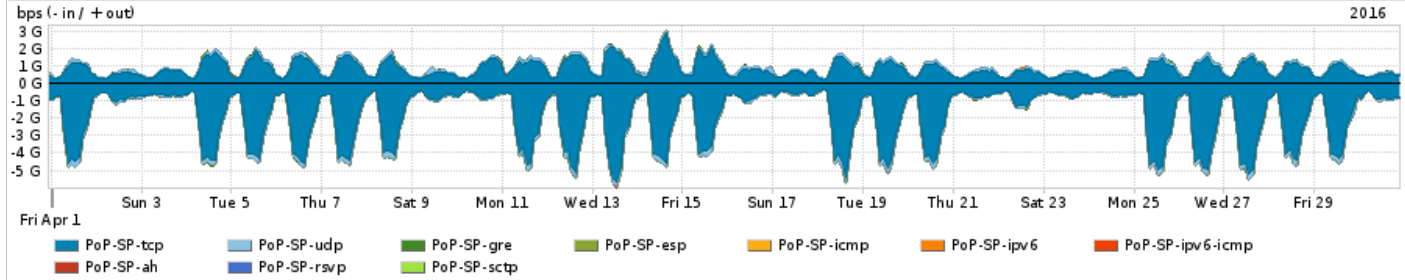

PROFILE	APPLICATION	IN	OUT	TOTAL	
☐	PoP-SP		other TCP	188.90 Mbps	193.72 Mbps	382.62 Mbps
☐	PoP-SP		other UDP	128.33 Mbps	101.32 Mbps	229.65 Mbps
☐	PoP-SP		rsync	100.96 Mbps	1.33 Mbps	102.30 Mbps
☐	PoP-SP		ssh	9.77 Mbps	13.37 Mbps	23.13 Mbps
☐	PoP-SP		dns	5.71 Mbps	13.22 Mbps	18.93 Mbps
☐	PoP-SP		macromedia-fcs	12.25 Mbps	1.21 Mbps	13.46 Mbps
☐	PoP-SP		smtp	7.02 Mbps	3.25 Mbps	10.26 Mbps
☐	PoP-SP		ntp	1.01 Mbps	8.49 Mbps	9.50 Mbps

Distribuição do tráfego do PoP-SP por protocolo

Average | Max | PCT95

	PROFILE	PROTOCOL	IN	OUT	TOTAL	
☐	PoP-SP		tcp	1.82 Gbps	830.13 Mbps	2.65 Gbps
☐	PoP-SP		udp	136.25 Mbps	116.33 Mbps	252.58 Mbps
☐	PoP-SP		gre	1.23 Mbps	6.29 Mbps	7.52 Mbps
☐	PoP-SP		esp	1.06 Mbps	856.68 Kbps	1.91 Mbps
☐	PoP-SP		icmp	613.18 Kbps	1.27 Mbps	1.89 Mbps
☐	PoP-SP		ipv6	174.31 Kbps	23.91 Kbps	198.22 Kbps
☐	PoP-SP		ipv6-icmp	34.13 Kbps	8.81 Kbps	42.94 Kbps
☐	PoP-SP		ah	92.00 bps	42.00 bps	134.00 bps
☐	PoP-SP		rsvp	27.00 bps	0.00 bps	27.00 bps
☐	PoP-SP		sctp	0.00 bps	0.00 bps	0.00 bps

For assistance with this product, please contact support@arbornetworks.com.