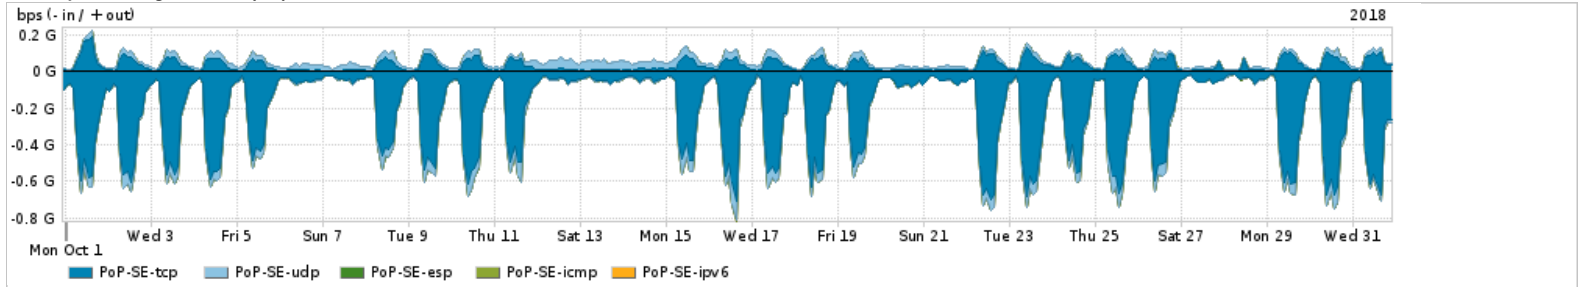

PROFILE	APPLICATION	IN	OUT	TOTAL
☒	PoP-SE	quit	15.65 Mbps	4.28 Mbps	19.94 Mbps
☒	PoP-SE	other UDP	3.31 Mbps	11.02 Mbps	14.33 Mbps
☒	PoP-SE	ldap	501.10 Kbps	6.89 Mbps	7.39 Mbps
☐	PoP-SE	other TCP	3.92 Mbps	944.88 Kbps	4.87 Mbps
☐	PoP-SE	stun	283.95 Kbps	241.75 Kbps	525.70 Kbps
☐	PoP-SE	xmpp	230.13 Kbps	159.76 Kbps	389.89 Kbps
☐	PoP-SE	dns	202.04 Kbps	137.89 Kbps	339.93 Kbps
☐	PoP-SE	macromedia-fcs	179.98 Kbps	60.12 Kbps	240.10 Kbps

Distribuição do tráfego do PoP-SE por protocolo

Average | Max | PCT95

	PROFILE	PROTOCOL	IN	OUT	TOTAL
☒	PoP-SE	tcp	214.23 Mbps	34.16 Mbps	248.39 Mbps
☒	PoP-SE	udp	19.97 Mbps	22.59 Mbps	42.56 Mbps
☒	PoP-SE	esp	124.97 Kbps	11.12 Kbps	136.09 Kbps
☒	PoP-SE	icmp	24.25 Kbps	20.23 Kbps	44.47 Kbps
☒	PoP-SE	ipv6	993.00 bps	34.00 bps	1.03 Kbps
☐	PoP-SE	ipv6-icmp	345.00 bps	225.00 bps	570.00 bps
☐	PoP-SE	gre	0.00 bps	4.00 bps	4.00 bps
☐	PoP-SE	sctp	0.00 bps	0.00 bps	0.00 bps

For assistance with this product, please contact support at <https://support.arbornetworks.com>