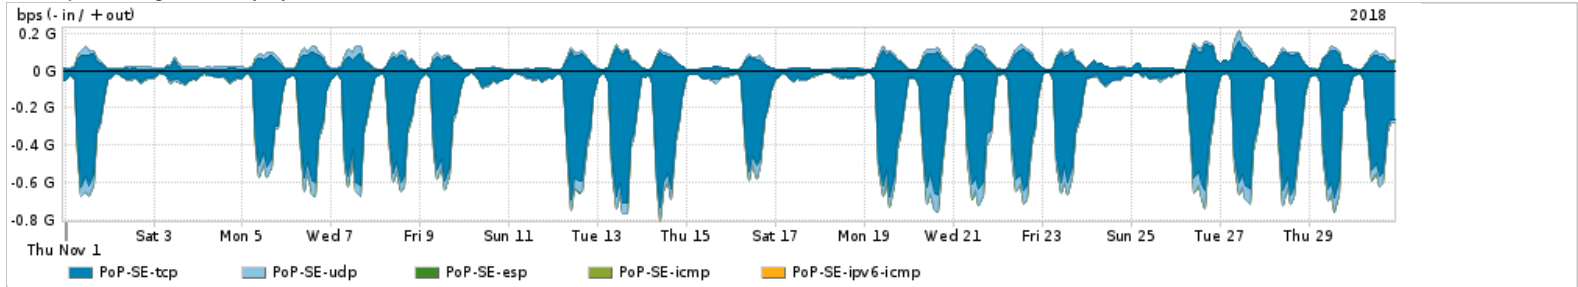

PROFILE	APPLICATION	IN	OUT	TOTAL
☒	PoP-SE	quit	19.58 Mbps	6.23 Mbps	25.81 Mbps
☒	PoP-SE	other TCP	3.67 Mbps	368.46 Kbps	4.04 Mbps
☒	PoP-SE	other UDP	1.67 Mbps	2.14 Mbps	3.81 Mbps
☐	PoP-SE	ldap	211.53 Kbps	1.02 Mbps	1.23 Mbps
☐	PoP-SE	stun	312.13 Kbps	247.50 Kbps	559.62 Kbps
☐	PoP-SE	xmpp	254.27 Kbps	171.60 Kbps	425.87 Kbps
☐	PoP-SE	dns	212.55 Kbps	106.50 Kbps	319.05 Kbps
☐	PoP-SE	smtp	87.00 Kbps	109.04 Kbps	196.05 Kbps

Distribuição do tráfego do PoP-SE por protocolo

Average | Max | PCT95

	PROFILE	PROTOCOL	IN	OUT	TOTAL
☒	PoP-SE	tcp	212.67 Mbps	36.30 Mbps	248.96 Mbps
☒	PoP-SE	udp	21.98 Mbps	9.76 Mbps	31.74 Mbps
☒	PoP-SE	esp	145.16 Kbps	326.00 bps	145.49 Kbps
☒	PoP-SE	icmp	15.47 Kbps	20.40 Kbps	35.87 Kbps
☒	PoP-SE	ipv6-icmp	488.00 bps	253.00 bps	741.00 bps
☐	PoP-SE	ipv6	612.00 bps	28.00 bps	640.00 bps
☐	PoP-SE	gre	31.00 bps	0.00 bps	31.00 bps
☐	PoP-SE	ipcomp	1.00 bps	0.00 bps	1.00 bps

For assistance with this product, please contact support at <https://support.arbornetworks.com>