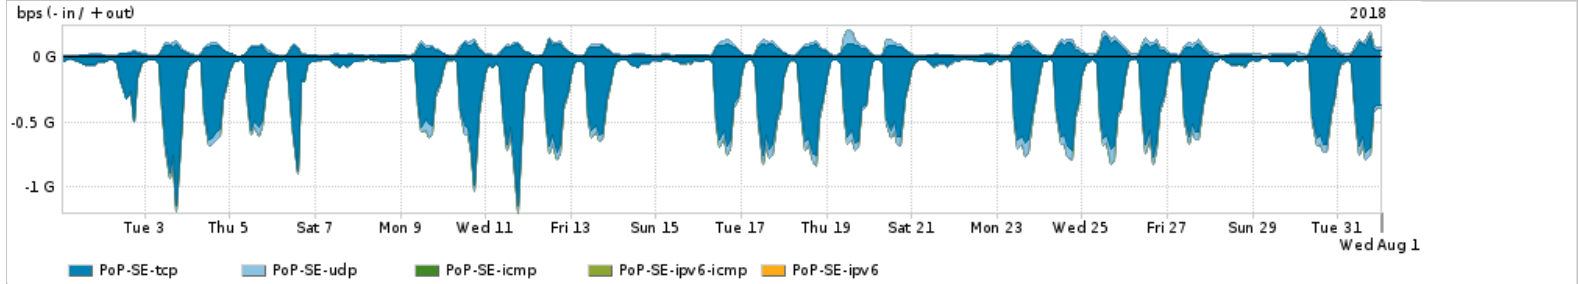

PROFILE	APPLICATION	IN	OUT	TOTAL
☒	PoP-SE	other UDP	1.32 Mbps	4.33 Mbps	5.65 Mbps
☐	PoP-SE	ldap	235.10 Kbps	4.17 Mbps	4.40 Mbps
☐	PoP-SE	stun	251.81 Kbps	262.70 Kbps	514.50 Kbps
☐	PoP-SE	xmpp	223.15 Kbps	152.41 Kbps	375.56 Kbps
☐	PoP-SE	dns	214.46 Kbps	103.54 Kbps	318.00 Kbps
☐	PoP-SE	ssh	180.19 Kbps	114.86 Kbps	295.05 Kbps

Distribuição do tráfego do PoP-SE por protocolo

Average | Max | PCT95

	PROFILE	PROTOCOL	IN	OUT	TOTAL
☒	PoP-SE	tcp	234.71 Mbps	36.71 Mbps	271.42 Mbps
☒	PoP-SE	udp	21.21 Mbps	15.19 Mbps	36.40 Mbps
☒	PoP-SE	icmp	15.19 Kbps	17.89 Kbps	33.08 Kbps
☒	PoP-SE	ipv6-icmp	283.00 bps	223.00 bps	506.00 bps
☒	PoP-SE	ipv6	8.00 bps	4.00 bps	12.00 bps
☐	PoP-SE	sctp	0.00 bps	0.00 bps	0.00 bps

For assistance with this product, please contact support at <https://support.arbornetworks.com>