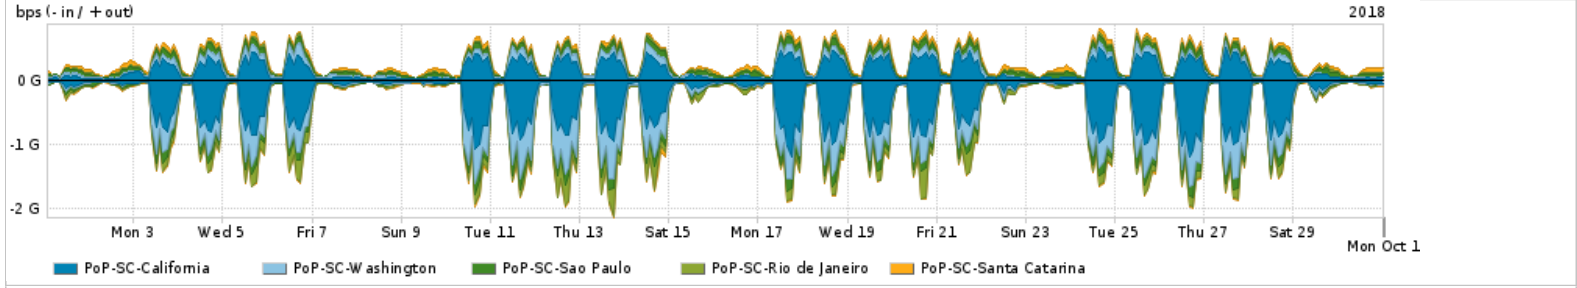

PROFILE	PROFILE	IN	OUT	TOTAL	
☐	PoP-SC	PoP-PA	0.00 bps	3.22 Kbps	3.22 Kbps

Distribuição do tráfego do PoP-SC por estado, província ou similar

Average | Max | PCT95

PROFILE	REGION	IN	OUT	TOTAL	
☒	PoP-SC	California	297.33 Mbps	156.06 Mbps	453.39 Mbps
☒	PoP-SC	Washington	151.84 Mbps	46.32 Mbps	198.16 Mbps
☒	PoP-SC	Sao Paulo	53.31 Mbps	53.50 Mbps	106.81 Mbps
☒	PoP-SC	Rio de Janeiro	62.92 Mbps	17.63 Mbps	80.55 Mbps
☒	PoP-SC	Santa Catarina	13.73 Mbps	39.58 Mbps	53.32 Mbps
☐	PoP-SC	Virginia	31.36 Mbps	15.88 Mbps	47.24 Mbps
☐	PoP-SC	Arizona	36.55 Mbps	498.66 Kbps	37.05 Mbps
☐	PoP-SC	Massachusetts	25.80 Mbps	1.28 Mbps	27.08 Mbps
☐	PoP-SC	Parana	7.71 Mbps	16.28 Mbps	23.99 Mbps
☐	PoP-SC	Rio Grande do Sul	6.90 Mbps	12.95 Mbps	19.85 Mbps
☐	PoP-SC	Minas Gerais	4.33 Mbps	12.69 Mbps	17.02 Mbps
☐	PoP-SC	Mato Grosso	15.01 Mbps	617.36 Kbps	15.63 Mbps
☐	PoP-SC	Colorado	12.27 Mbps	79.92 Kbps	12.35 Mbps
☐	PoP-SC	Arkansas	11.90 Mbps	234.11 Kbps	12.14 Mbps
☐	PoP-SC	Nebraska	9.04 Mbps	822.75 Kbps	9.86 Mbps