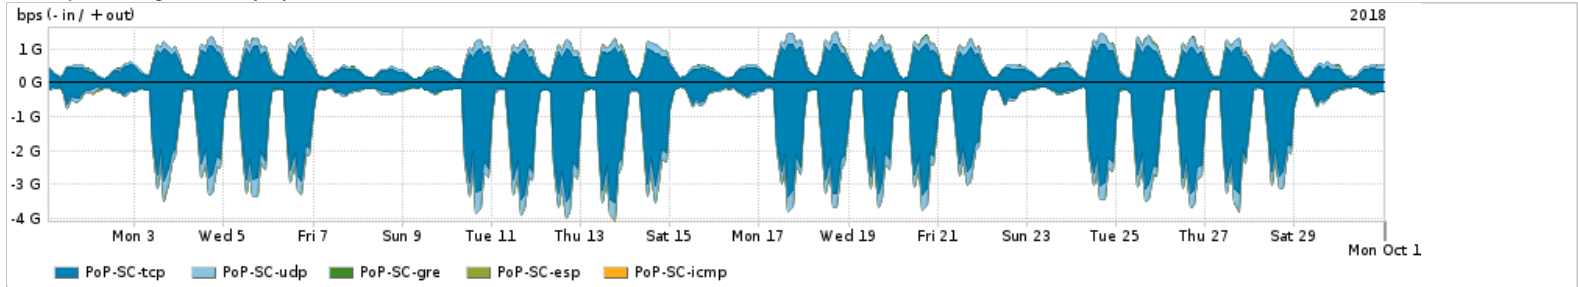

PROFILE	APPLICATION	IN	OUT	TOTAL
☒	PoP-SC	other UDP	49.23 Mbps	81.80 Mbps	131.03 Mbps
☒	PoP-SC	quit	101.46 Mbps	28.86 Mbps	130.32 Mbps
☒	PoP-SC	other TCP	51.10 Mbps	29.91 Mbps	81.02 Mbps
☐	PoP-SC	bittorrent	1.88 Mbps	4.97 Mbps	6.85 Mbps
☐	PoP-SC	rdp	2.34 Mbps	4.25 Mbps	6.59 Mbps
☐	PoP-SC	ssh	4.43 Mbps	1.39 Mbps	5.82 Mbps
☐	PoP-SC	smtp	1.46 Mbps	2.96 Mbps	4.41 Mbps
☐	PoP-SC	dns	1.74 Mbps	1.97 Mbps	3.71 Mbps

Distribuição do tráfego do PoP-SC por protocolo

Average | Max | PCT95

	PROFILE	PROTOCOL	IN	OUT	TOTAL
☒	PoP-SC	tcp	1.09 Gbps	494.77 Mbps	1.58 Gbps
☒	PoP-SC	udp	153.95 Mbps	113.85 Mbps	267.80 Mbps
☒	PoP-SC	gre	1.22 Mbps	5.83 Mbps	7.05 Mbps
☒	PoP-SC	esp	2.97 Mbps	606.94 Kbps	3.57 Mbps
☒	PoP-SC	icmp	508.22 Kbps	653.12 Kbps	1.16 Mbps
☐	PoP-SC	ipv6	180.96 Kbps	134.02 Kbps	314.99 Kbps
☐	PoP-SC	ipv6-icmp	118.85 Kbps	127.49 Kbps	246.34 Kbps
☐	PoP-SC	ipencap	34.00 bps	0.00 bps	34.00 bps
☐	PoP-SC	ipv6-nonxt	17.00 bps	0.00 bps	17.00 bps
☐	PoP-SC	sctp	0.00 bps	0.00 bps	0.00 bps

For assistance with this product, please contact support at <https://support.arbornetworks.com>