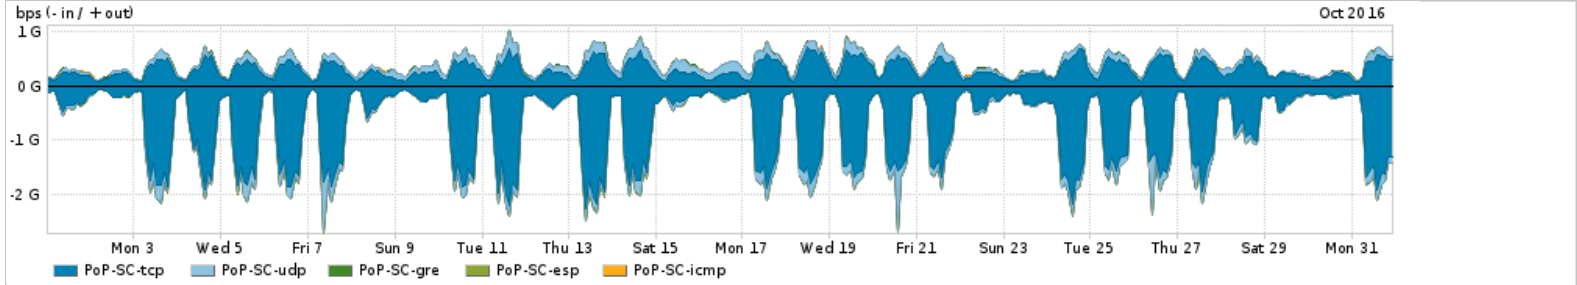

PROFILE	APPLICATION	IN	OUT	TOTAL	
☒	PoP-SC	other UDP	72.74 Mbps	87.46 Mbps	160.20 Mbps
☒	PoP-SC	other TCP	30.56 Mbps	19.49 Mbps	50.05 Mbps
☒	PoP-SC	quit	7.21 Mbps	2.01 Mbps	9.22 Mbps
☐	PoP-SC	rdp	529.28 Kbps	4.61 Mbps	5.14 Mbps
☐	PoP-SC	dns	4.26 Mbps	799.81 Kbps	5.06 Mbps
☐	PoP-SC	ssh	4.49 Mbps	446.07 Kbps	4.93 Mbps
☐	PoP-SC	ldap	211.97 Kbps	3.69 Mbps	3.90 Mbps
☐	PoP-SC	smtp	1.93 Mbps	1.88 Mbps	3.82 Mbps

Distribuição do tráfego do PoP-SC por protocolo

Average | Max | PCT95

PROFILE	PROTOCOL	IN	OUT	TOTAL	
☒	PoP-SC	tcp	726.77 Mbps	294.49 Mbps	1.02 Gbps
☒	PoP-SC	udp	84.97 Mbps	97.01 Mbps	181.98 Mbps
☒	PoP-SC	gre	742.73 Kbps	2.96 Mbps	3.70 Mbps
☒	PoP-SC	esp	1.51 Mbps	7.63 Kbps	1.51 Mbps
☒	PoP-SC	icmp	224.84 Kbps	435.49 Kbps	660.33 Kbps
☐	PoP-SC	ipv6-icmp	58.27 Kbps	64.33 Kbps	122.60 Kbps
☐	PoP-SC	ipv6	63.62 Kbps	31.65 Kbps	95.27 Kbps
☐	PoP-SC	ipv6-nonxt	379.00 bps	0.00 bps	379.00 bps
☐	PoP-SC	sctp	7.00 bps	0.00 bps	7.00 bps
☐	PoP-SC	253	5.00 bps	0.00 bps	5.00 bps

For assistance with this product, please contact support@arbornetworks.com.