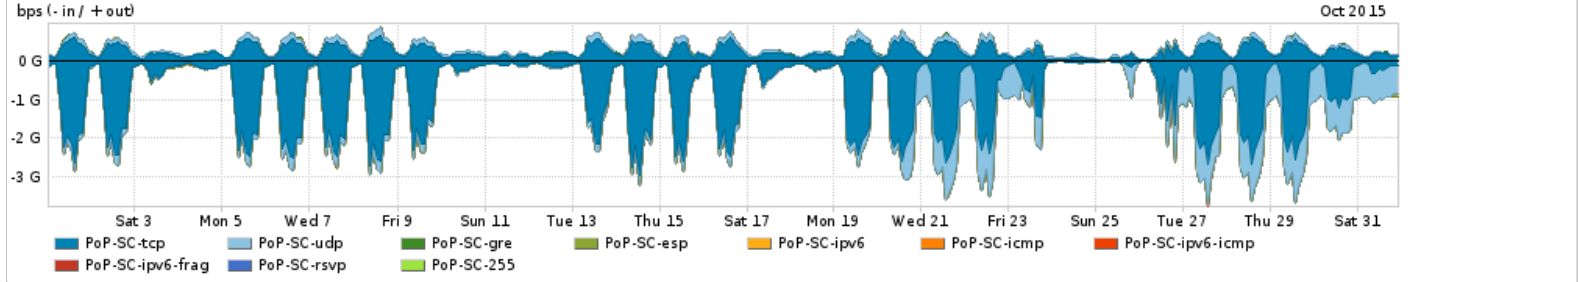

PROFILE	APPLICATION	IN	OUT	TOTAL	
☐	PoP-SC	other UDP	279.62 Mbps	74.95 Mbps	354.56 Mbps
☐	PoP-SC	other TCP	28.21 Mbps	19.89 Mbps	48.10 Mbps
☐	PoP-SC	rdp	392.14 Kbps	7.67 Mbps	8.06 Mbps
☐	PoP-SC	macromedia-fcs	5.62 Mbps	2.27 Mbps	7.89 Mbps
☐	PoP-SC	smtp	1.80 Mbps	2.47 Mbps	4.28 Mbps
☐	PoP-SC	dns	1.28 Mbps	1.38 Mbps	2.66 Mbps
☐	PoP-SC	ssh	1.66 Mbps	549.20 Kbps	2.20 Mbps
☐	PoP-SC	bittorrent	573.67 Kbps	1.51 Mbps	2.08 Mbps

Distribuição do tráfego do PoP-SC por protocolo

Average | Max | PCT95

PROFILE	PROTOCOL	IN	OUT	TOTAL	
☐	PoP-SC	tcp	824.35 Mbps	240.46 Mbps	1.06 Gbps
☐	PoP-SC	udp	281.33 Mbps	76.48 Mbps	357.80 Mbps
☐	PoP-SC	gre	720.10 Kbps	2.22 Mbps	2.94 Mbps
☐	PoP-SC	esp	1.41 Mbps	134.43 Kbps	1.54 Mbps
☐	PoP-SC	ipv6	216.65 Kbps	152.68 Kbps	369.33 Kbps
☐	PoP-SC	icmp	158.13 Kbps	143.08 Kbps	301.21 Kbps
☐	PoP-SC	ipv6-icmp	11.80 Kbps	81.00 bps	11.88 Kbps
☐	PoP-SC	ipv6-frag	11.00 bps	13.00 bps	24.00 bps
☐	PoP-SC	255	1.00 bps	0.00 bps	1.00 bps
☐	PoP-SC	rsvp	1.00 bps	0.00 bps	1.00 bps

For assistance with this product, please contact support@arbornetworks.com.