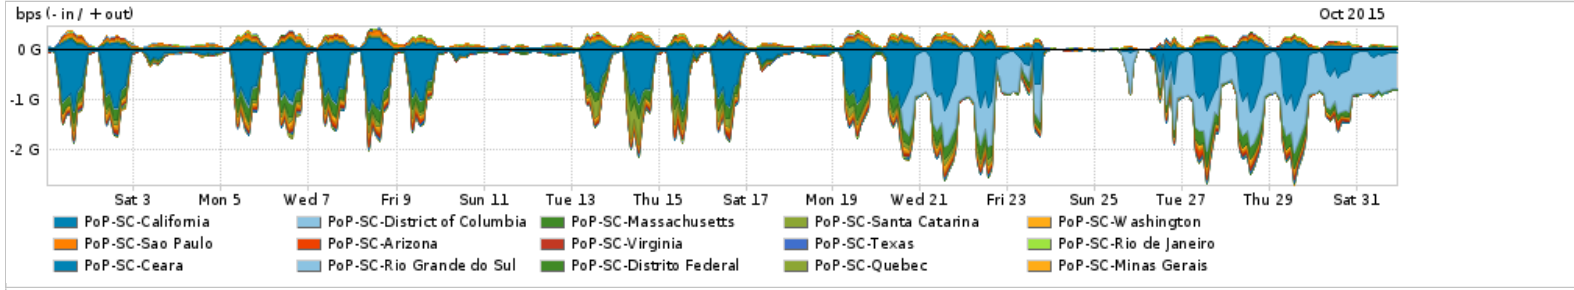

PROFILE	PROFILE	IN	OUT	TOTAL
☐	PoP-SC	PoP-PE	0.00 bps	3.61 Kbps

Distribuição do tráfego do PoP-SC por estado, província ou similar

Average | Max | PCT95

PROFILE	REGION	IN	OUT	TOTAL	
☐	PoP-SC	California	344.84 Mbps	58.91 Mbps	403.75 Mbps
☐	PoP-SC	District of Columbia	207.89 Mbps	263.64 Kbps	208.15 Mbps
☐	PoP-SC	Massachusetts	84.54 Mbps	3.24 Mbps	87.78 Mbps
☐	PoP-SC	Santa Catarina	31.05 Mbps	14.54 Mbps	45.59 Mbps
☐	PoP-SC	Washington	28.26 Mbps	8.79 Mbps	37.05 Mbps
☐	PoP-SC	Sao Paulo	7.12 Mbps	23.74 Mbps	30.86 Mbps
☐	PoP-SC	Arizona	17.57 Mbps	750.43 Kbps	18.32 Mbps
☐	PoP-SC	Virginia	11.07 Mbps	5.07 Mbps	16.14 Mbps
☐	PoP-SC	Texas	7.87 Mbps	1.97 Mbps	9.84 Mbps
☐	PoP-SC	Rio de Janeiro	1.98 Mbps	7.55 Mbps	9.53 Mbps
☐	PoP-SC	Ceara	8.65 Mbps	469.13 Kbps	9.12 Mbps
☐	PoP-SC	Rio Grande do Sul	1.65 Mbps	5.29 Mbps	6.94 Mbps
☐	PoP-SC	Distrito Federal	5.19 Mbps	1.15 Mbps	6.34 Mbps
☐	PoP-SC	Quebec	4.68 Mbps	1.42 Mbps	6.09 Mbps
☐	PoP-SC	Minas Gerais	524.15 Kbps	5.04 Mbps	5.56 Mbps