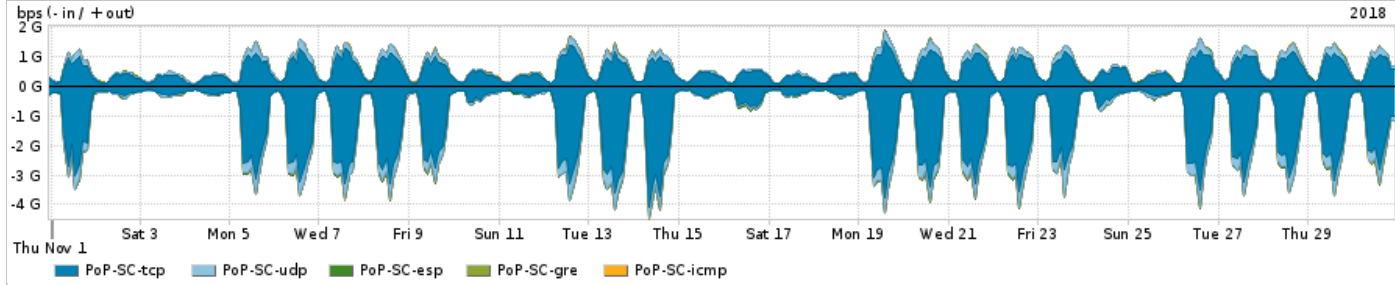

PROFILE	APPLICATION	IN	OUT	TOTAL
☒	PoP-SC	quit	109.25 Mbps	32.86 Mbps	142.11 Mbps
☒	PoP-SC	other UDP	48.82 Mbps	73.34 Mbps	122.15 Mbps
☒	PoP-SC	other TCP	40.23 Mbps	45.15 Mbps	85.38 Mbps
☐	PoP-SC	bittorrent	1.97 Mbps	5.19 Mbps	7.16 Mbps
☐	PoP-SC	smtp	2.29 Mbps	3.30 Mbps	5.58 Mbps
☐	PoP-SC	rdp	2.44 Mbps	2.90 Mbps	5.33 Mbps
☐	PoP-SC	ssh	3.93 Mbps	774.81 Kbps	4.71 Mbps
☐	PoP-SC	dns	2.82 Mbps	1.49 Mbps	4.32 Mbps

Distribuição do tráfego do PoP-SC por protocolo

Average | Max | PCT95

	PROFILE	PROTOCOL	IN	OUT	TOTAL
☒	PoP-SC	tcp	1.08 Gbps	537.54 Mbps	1.62 Gbps
☒	PoP-SC	udp	162.20 Mbps	108.72 Mbps	270.93 Mbps
☒	PoP-SC	esp	13.04 Mbps	1.27 Mbps	14.31 Mbps
☒	PoP-SC	gre	1.41 Mbps	6.58 Mbps	7.99 Mbps
☒	PoP-SC	icmp	522.25 Kbps	713.00 Kbps	1.24 Mbps
☐	PoP-SC	ipv6	235.74 Kbps	125.26 Kbps	361.00 Kbps
☐	PoP-SC	ipv6-icmp	100.57 Kbps	134.20 Kbps	234.76 Kbps
☐	PoP-SC	ipv6-nonxt	42.00 bps	0.00 bps	42.00 bps
☐	PoP-SC	241	3.00 bps	0.00 bps	3.00 bps
☐	PoP-SC	154	0.00 bps	0.00 bps	0.00 bps

For assistance with this product, please contact support at <https://support.arbornetworks.com>