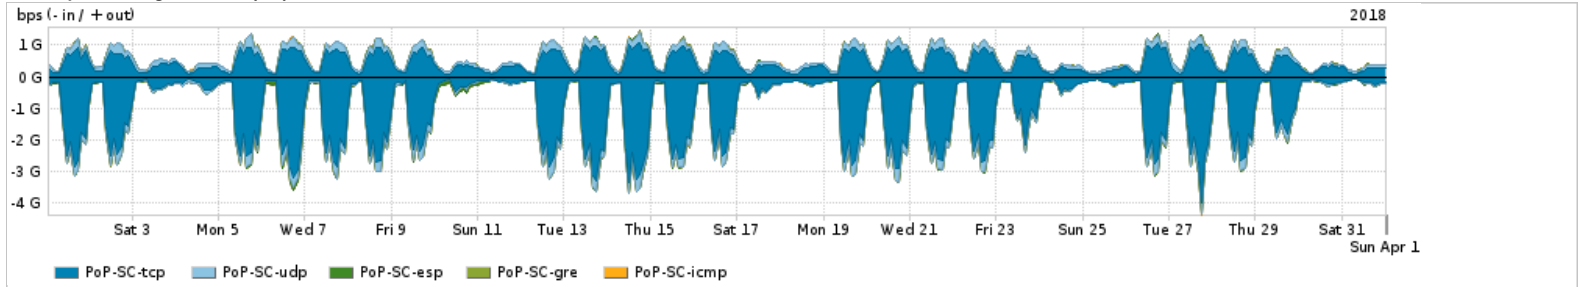

PROFILE	APPLICATION	IN	OUT	TOTAL
☒	PoP-SC	other UDP	45.41 Mbps	87.04 Mbps	132.44 Mbps
☒	PoP-SC	quit	72.36 Mbps	25.68 Mbps	98.04 Mbps
☒	PoP-SC	other TCP	45.75 Mbps	28.64 Mbps	74.39 Mbps
☐	PoP-SC	ldap	1.74 Mbps	23.55 Mbps	25.30 Mbps
☐	PoP-SC	smtp	1.84 Mbps	3.31 Mbps	5.14 Mbps
☐	PoP-SC	rdp	1.80 Mbps	3.24 Mbps	5.04 Mbps
☐	PoP-SC	ssh	2.48 Mbps	1.00 Mbps	3.48 Mbps
☐	PoP-SC	dns	2.17 Mbps	1.10 Mbps	3.27 Mbps

Distribuição do tráfego do PoP-SC por protocolo

Average | Max | PCT95

	PROFILE	PROTOCOL	IN	OUT	TOTAL
☒	PoP-SC	tcp	993.52 Mbps	449.17 Mbps	1.44 Gbps
☒	PoP-SC	udp	123.33 Mbps	138.11 Mbps	261.44 Mbps
☒	PoP-SC	esp	13.48 Mbps	782.35 Kbps	14.26 Mbps
☒	PoP-SC	gre	778.90 Kbps	4.50 Mbps	5.28 Mbps
☒	PoP-SC	icmp	288.37 Kbps	690.16 Kbps	978.53 Kbps
☐	PoP-SC	ipv6-icmp	130.23 Kbps	136.02 Kbps	266.24 Kbps
☐	PoP-SC	ipv6	162.89 Kbps	68.74 Kbps	231.63 Kbps
☐	PoP-SC	ipv6-nonxt	221.00 bps	0.00 bps	221.00 bps
☐	PoP-SC	ip	0.00 bps	0.00 bps	0.00 bps

For assistance with this product, please contact support at <https://support.arbornetworks.com>