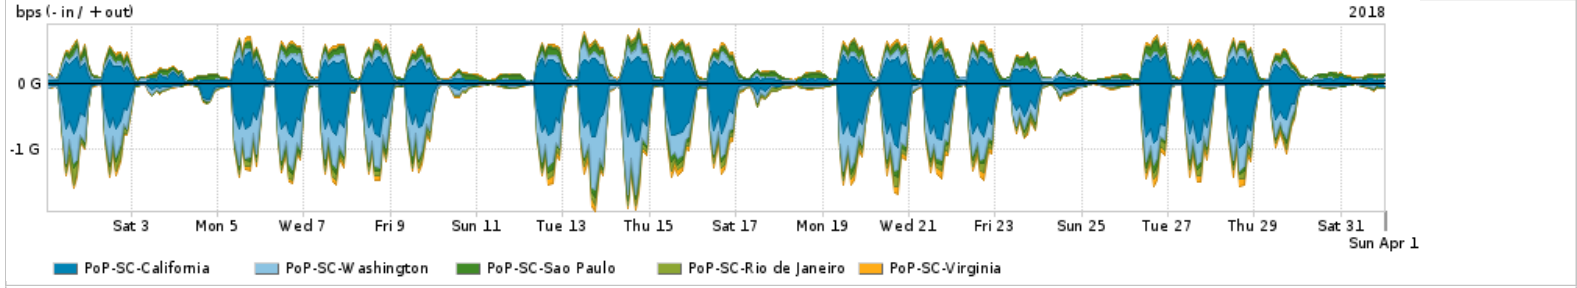

PROFILE	PROFILE	IN	OUT	TOTAL
☐	PoP-SC	PoP-RN	0.00 bps	3.23 Kbps	3.23 Kbps

Distribuição do tráfego do PoP-SC por estado, província ou similar

Average | Max | PCT95

	PROFILE	REGION	IN	OUT	TOTAL
☒	PoP-SC	California	277.84 Mbps	147.37 Mbps	425.21 Mbps
☒	PoP-SC	Washington	159.20 Mbps	47.40 Mbps	206.60 Mbps
☒	PoP-SC	Sao Paulo	29.81 Mbps	51.95 Mbps	81.75 Mbps
☒	PoP-SC	Rio de Janeiro	38.59 Mbps	15.61 Mbps	54.20 Mbps
☒	PoP-SC	Virginia	29.45 Mbps	17.45 Mbps	46.90 Mbps
☐	PoP-SC	Santa Catarina	12.48 Mbps	21.78 Mbps	34.25 Mbps
☐	PoP-SC	Massachusetts	29.48 Mbps	1.87 Mbps	31.35 Mbps
☐	PoP-SC	Parana	9.89 Mbps	8.15 Mbps	18.04 Mbps
☐	PoP-SC	Rio Grande do Sul	7.11 Mbps	10.33 Mbps	17.44 Mbps
☐	PoP-SC	Minas Gerais	3.81 Mbps	11.21 Mbps	15.02 Mbps
☐	PoP-SC	South Carolina	359.27 Kbps	14.42 Mbps	14.78 Mbps
☐	PoP-SC	Arizona	10.80 Mbps	179.80 Kbps	10.98 Mbps
☐	PoP-SC	Colorado	9.69 Mbps	55.82 Kbps	9.75 Mbps
☐	PoP-SC	Texas	6.39 Mbps	2.93 Mbps	9.32 Mbps
☐	PoP-SC	New Jersey	8.14 Mbps	333.85 Kbps	8.47 Mbps