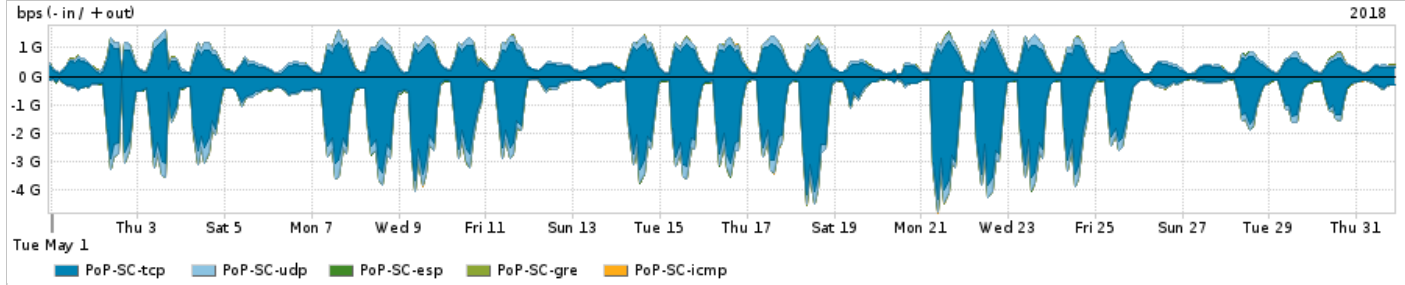

PROFILE	APPLICATION	IN	OUT	TOTAL
☒	PoP-SC	other UDP	46.92 Mbps	74.20 Mbps	121.12 Mbps
☒	PoP-SC	quit	91.92 Mbps	26.66 Mbps	118.59 Mbps
☒	PoP-SC	other TCP	49.81 Mbps	28.74 Mbps	78.55 Mbps
☐	PoP-SC	ldap	858.57 Kbps	13.93 Mbps	14.79 Mbps
☐	PoP-SC	smtp	1.62 Mbps	2.97 Mbps	4.60 Mbps
☐	PoP-SC	rdp	1.09 Mbps	2.50 Mbps	3.59 Mbps
☐	PoP-SC	bittorrent	880.85 Kbps	2.17 Mbps	3.05 Mbps
☐	PoP-SC	dns	1.81 Mbps	1.03 Mbps	2.83 Mbps

Distribuição do tráfego do PoP-SC por protocolo

Average | Max | PCT95

	PROFILE	PROTOCOL	IN	OUT	TOTAL
☒	PoP-SC	tcp	1.08 Gbps	487.73 Mbps	1.57 Gbps
☒	PoP-SC	udp	142.49 Mbps	116.46 Mbps	258.96 Mbps
☒	PoP-SC	esp	7.49 Mbps	721.07 Kbps	8.21 Mbps
☒	PoP-SC	gre	964.61 Kbps	4.95 Mbps	5.92 Mbps
☒	PoP-SC	icmp	463.37 Kbps	690.05 Kbps	1.15 Mbps
☐	PoP-SC	ipv6	286.11 Kbps	132.05 Kbps	418.16 Kbps
☐	PoP-SC	ipv6-icmp	148.29 Kbps	155.35 Kbps	303.64 Kbps
☐	PoP-SC	ipv6-nonxt	272.00 bps	0.00 bps	272.00 bps
☐	PoP-SC	255	65.00 bps	0.00 bps	65.00 bps
☐	PoP-SC	tlsps	6.00 bps	0.00 bps	6.00 bps

For assistance with this product, please contact support at <https://support.arbornetworks.com>