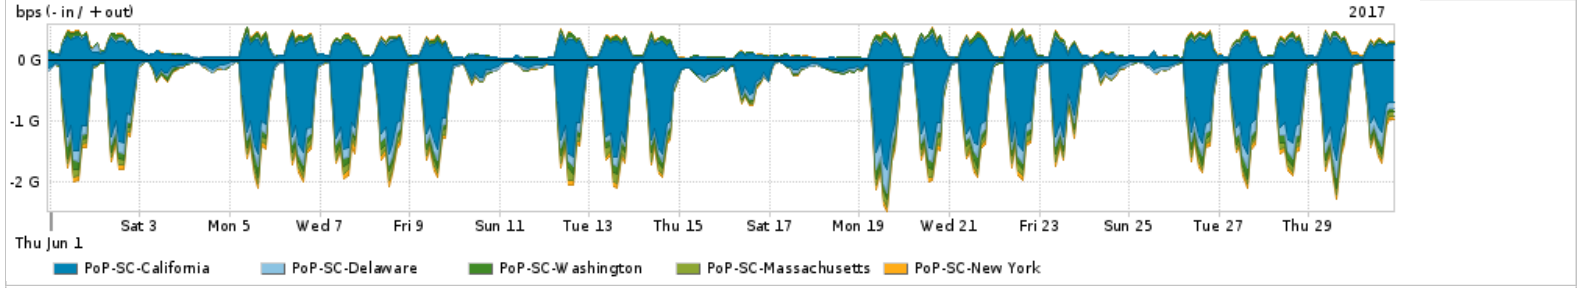

PROFILE	PROFILE	IN	OUT	TOTAL
☐	PoP-SC	PoP-RN	0.00 bps	1.17 Kbps

Distribuição do tráfego do PoP-SC por estado, província ou similar

Average | Max | PCT95

PROFILE	REGION	IN	OUT	TOTAL	
☒	PoP-SC	California	521.67 Mbps	145.57 Mbps	667.24 Mbps
☒	PoP-SC	Delaware	75.92 Mbps	5.29 Mbps	81.21 Mbps
☒	PoP-SC	Washington	46.09 Mbps	26.29 Mbps	72.38 Mbps
☒	PoP-SC	Massachusetts	42.84 Mbps	1.53 Mbps	44.36 Mbps
☒	PoP-SC	New York	28.42 Mbps	7.34 Mbps	35.76 Mbps
☐	PoP-SC	Texas	19.05 Mbps	14.74 Mbps	33.78 Mbps
☐	PoP-SC	Maryland	25.68 Mbps	195.12 Kbps	25.88 Mbps
☐	PoP-SC	Arizona	20.46 Mbps	800.77 Kbps	21.26 Mbps
☐	PoP-SC	New Hampshire	15.82 Mbps	932.31 Kbps	16.76 Mbps
☐	PoP-SC	Virginia	9.36 Mbps	4.66 Mbps	14.03 Mbps
☐	PoP-SC	Sao Paulo	3.85 Mbps	7.65 Mbps	11.51 Mbps
☐	PoP-SC	Connecticut	8.31 Mbps	123.90 Kbps	8.43 Mbps
☐	PoP-SC	Noord-Holland	5.93 Mbps	873.31 Kbps	6.80 Mbps
☐	PoP-SC	Rio de Janeiro	969.47 Kbps	4.38 Mbps	5.35 Mbps
☐	PoP-SC	Florida	3.16 Mbps	1.28 Mbps	4.44 Mbps