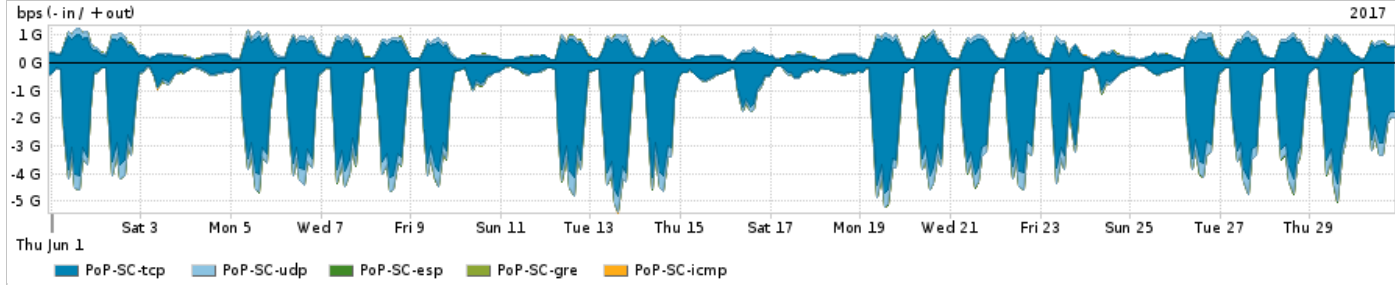

PROFILE	APPLICATION	IN	OUT	TOTAL
☒	PoP-SC	quit	135.69 Mbps	18.14 Mbps	153.83 Mbps
☒	PoP-SC	other UDP	41.71 Mbps	54.55 Mbps	96.25 Mbps
☒	PoP-SC	other TCP	32.53 Mbps	34.68 Mbps	67.20 Mbps
☐	PoP-SC	rdp	1.07 Mbps	6.92 Mbps	7.99 Mbps
☐	PoP-SC	ssh	4.09 Mbps	2.09 Mbps	6.18 Mbps
☐	PoP-SC	smtp	2.03 Mbps	3.31 Mbps	5.33 Mbps
☐	PoP-SC	ldap	282.18 Kbps	3.78 Mbps	4.06 Mbps
☐	PoP-SC	dns	1.89 Mbps	1.29 Mbps	3.17 Mbps

Distribuição do tráfego do PoP-SC por protocolo

Average | Max | PCT95

	PROFILE	PROTOCOL	IN	OUT	TOTAL
☒	PoP-SC	tcp	1.53 Gbps	405.03 Mbps	1.93 Gbps
☒	PoP-SC	udp	180.81 Mbps	79.25 Mbps	260.06 Mbps
☒	PoP-SC	esp	3.73 Mbps	8.55 Kbps	3.74 Mbps
☒	PoP-SC	gre	411.58 Kbps	3.11 Mbps	3.52 Mbps
☒	PoP-SC	icmp	280.02 Kbps	384.58 Kbps	664.60 Kbps
☐	PoP-SC	ipv6	144.67 Kbps	112.91 Kbps	257.58 Kbps
☐	PoP-SC	ipv6-icmp	134.09 Kbps	106.02 Kbps	240.11 Kbps
☐	PoP-SC	255	0.00 bps	71.64 Kbps	71.64 Kbps
☐	PoP-SC	ipv6-nonxt	687.00 bps	0.00 bps	687.00 bps
☐	PoP-SC	sctp	28.00 bps	0.00 bps	28.00 bps

For assistance with this product, please contact support@arbornetworks.com.