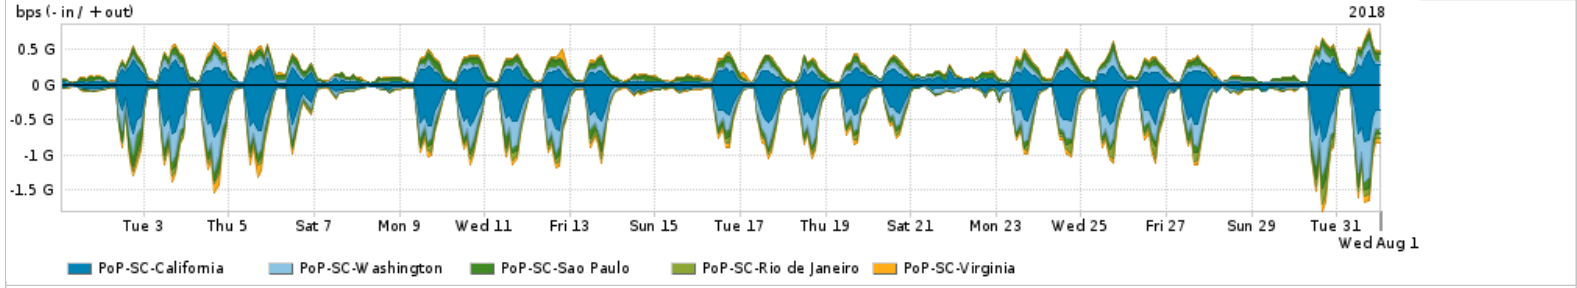

PROFILE	PROFILE	IN	OUT	TOTAL
☐	PoP-SC	PoP-ES	0.00 bps	2.59 Kbps	2.59 Kbps

Distribuição do tráfego do PoP-SC por estado, província ou similar

Average | Max | PCT95

	PROFILE	REGION	IN	OUT	TOTAL
☒	PoP-SC	California	190.29 Mbps	103.81 Mbps	294.10 Mbps
☒	PoP-SC	Washington	102.52 Mbps	37.00 Mbps	139.52 Mbps
☒	PoP-SC	Sao Paulo	40.72 Mbps	48.66 Mbps	89.38 Mbps
☒	PoP-SC	Rio de Janeiro	27.42 Mbps	14.76 Mbps	42.17 Mbps
☒	PoP-SC	Virginia	25.58 Mbps	15.35 Mbps	40.93 Mbps
☐	PoP-SC	Santa Catarina	8.11 Mbps	22.04 Mbps	30.15 Mbps
☐	PoP-SC	Colorado	22.02 Mbps	148.11 Kbps	22.17 Mbps
☐	PoP-SC	Massachusetts	20.64 Mbps	1.09 Mbps	21.73 Mbps
☐	PoP-SC	Rio Grande do Sul	7.62 Mbps	9.94 Mbps	17.57 Mbps
☐	PoP-SC	Minas Gerais	2.85 Mbps	11.44 Mbps	14.29 Mbps
☐	PoP-SC	Parana	4.75 Mbps	7.55 Mbps	12.30 Mbps
☐	PoP-SC	Arizona	8.54 Mbps	404.15 Kbps	8.94 Mbps
☐	PoP-SC	Florida	5.88 Mbps	2.47 Mbps	8.35 Mbps
☐	PoP-SC	Texas	4.22 Mbps	2.56 Mbps	6.79 Mbps
☐	PoP-SC	Mato Grosso	5.95 Mbps	368.10 Kbps	6.31 Mbps