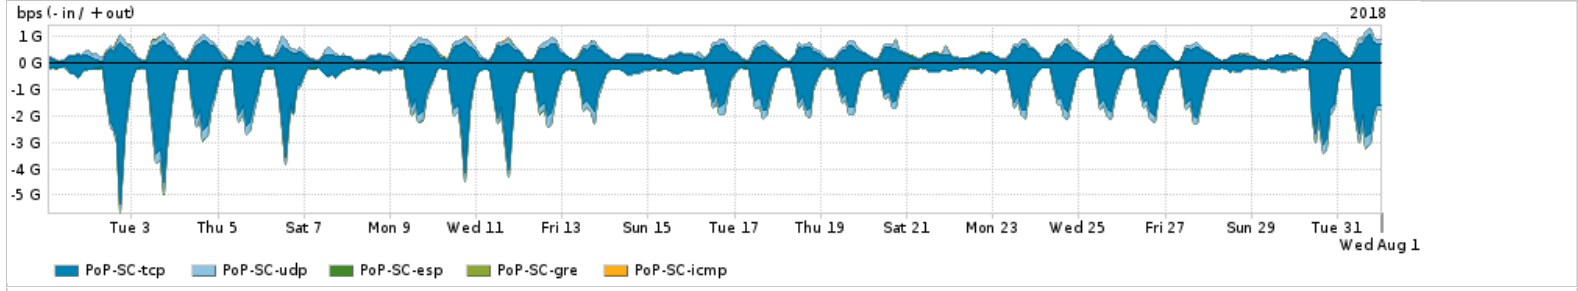

PROFILE	APPLICATION	IN	OUT	TOTAL
☒	PoP-SC	other UDP	32.69 Mbps	74.41 Mbps	107.10 Mbps
☒	PoP-SC	quit	74.32 Mbps	19.10 Mbps	93.42 Mbps
☒	PoP-SC	other TCP	46.10 Mbps	22.32 Mbps	68.42 Mbps
☐	PoP-SC	rdp	12.06 Mbps	11.94 Mbps	24.00 Mbps
☐	PoP-SC	ssh	3.73 Mbps	794.79 Kbps	4.52 Mbps
☐	PoP-SC	smtp	1.49 Mbps	1.92 Mbps	3.41 Mbps
☐	PoP-SC	dns	1.49 Mbps	1.84 Mbps	3.33 Mbps
☐	PoP-SC	bittorrent	883.24 Kbps	1.75 Mbps	2.63 Mbps

Distribuição do tráfego do PoP-SC por protocolo

Average | Max | PCT95

	PROFILE	PROTOCOL	IN	OUT	TOTAL
☒	PoP-SC	tcp	812.45 Mbps	370.47 Mbps	1.18 Gbps
☒	PoP-SC	udp	110.48 Mbps	96.20 Mbps	206.68 Mbps
☒	PoP-SC	esp	5.11 Mbps	743.09 Kbps	5.85 Mbps
☒	PoP-SC	gre	585.11 Kbps	3.79 Mbps	4.37 Mbps
☒	PoP-SC	icmp	321.71 Kbps	559.72 Kbps	881.43 Kbps
☐	PoP-SC	ipv6	166.39 Kbps	180.34 Kbps	346.73 Kbps
☐	PoP-SC	ipv6-icmp	118.89 Kbps	127.93 Kbps	246.82 Kbps
☐	PoP-SC	sctp	226.00 bps	0.00 bps	226.00 bps
☐	PoP-SC	255	83.00 bps	0.00 bps	83.00 bps
☐	PoP-SC	ipv6-nonxt	44.00 bps	0.00 bps	44.00 bps

For assistance with this product, please contact support at <https://support.arbornetworks.com>