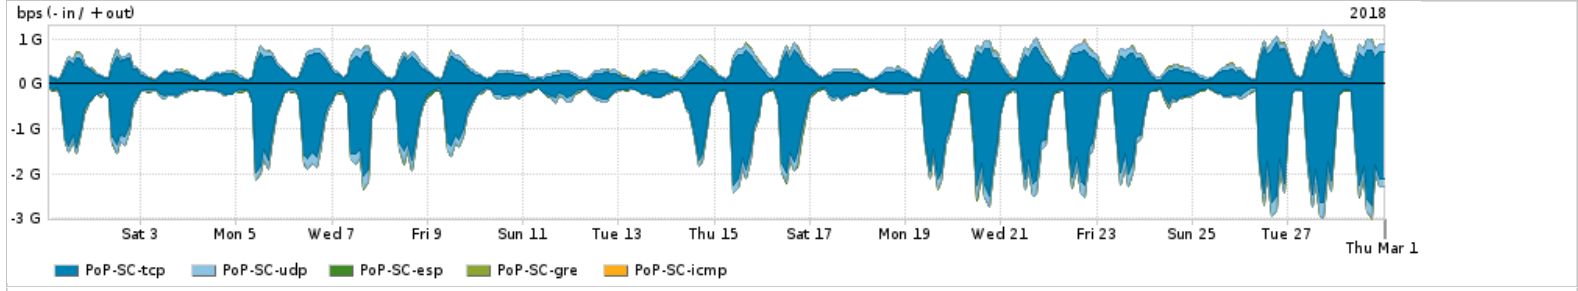

PROFILE	APPLICATION	IN	OUT	TOTAL
☒	PoP-SC	other UDP	29.94 Mbps	49.07 Mbps	79.00 Mbps
☒	PoP-SC	other TCP	40.97 Mbps	24.96 Mbps	65.94 Mbps
☒	PoP-SC	quit	50.55 Mbps	14.37 Mbps	64.92 Mbps
☐	PoP-SC	ldap	865.04 Kbps	13.55 Mbps	14.41 Mbps
☐	PoP-SC	ssh	4.69 Mbps	1.66 Mbps	6.35 Mbps
☐	PoP-SC	smtp	1.61 Mbps	2.66 Mbps	4.26 Mbps
☐	PoP-SC	rdp	1.10 Mbps	2.58 Mbps	3.68 Mbps
☐	PoP-SC	dns	1.48 Mbps	946.05 Kbps	2.42 Mbps

Distribuição do tráfego do PoP-SC por protocolo

Average | Max | PCT95

	PROFILE	PROTOCOL	IN	OUT	TOTAL
☒	PoP-SC	tcp	697.96 Mbps	325.89 Mbps	1.02 Gbps
☒	PoP-SC	udp	83.86 Mbps	79.10 Mbps	162.96 Mbps
☒	PoP-SC	esp	7.02 Mbps	377.67 Kbps	7.40 Mbps
☒	PoP-SC	gre	1.15 Mbps	5.21 Mbps	6.35 Mbps
☒	PoP-SC	icmp	244.85 Kbps	448.61 Kbps	693.45 Kbps
☐	PoP-SC	ipv6-icmp	138.66 Kbps	137.23 Kbps	275.89 Kbps
☐	PoP-SC	ipv6	75.62 Kbps	39.02 Kbps	114.64 Kbps
☐	PoP-SC	ipv6-nonxt	334.00 bps	0.00 bps	334.00 bps
☐	PoP-SC	sctp	3.00 bps	0.00 bps	3.00 bps
☐	PoP-SC	255	0.00 bps	0.00 bps	0.00 bps

For assistance with this product, please contact support at <https://support.arbornetworks.com>