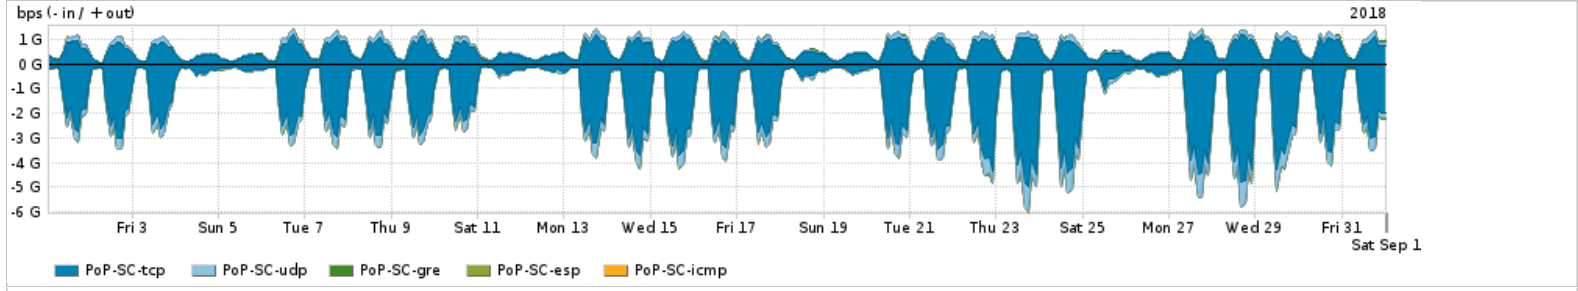

PROFILE	APPLICATION	IN	OUT	TOTAL
☒	PoP-SC	quit	161.65 Mbps	32.71 Mbps	194.36 Mbps
☒	PoP-SC	other UDP	49.35 Mbps	67.73 Mbps	117.08 Mbps
☒	PoP-SC	other TCP	52.98 Mbps	27.51 Mbps	80.48 Mbps
☐	PoP-SC	ssh	7.97 Mbps	1.17 Mbps	9.14 Mbps
☐	PoP-SC	bittorrent	2.17 Mbps	5.01 Mbps	7.19 Mbps
☐	PoP-SC	rdp	3.23 Mbps	2.44 Mbps	5.67 Mbps
☐	PoP-SC	smtp	1.48 Mbps	3.09 Mbps	4.58 Mbps
☐	PoP-SC	dns	2.18 Mbps	1.79 Mbps	3.97 Mbps

Distribuição do tráfego do PoP-SC por protocolo

Average | Max | PCT95

	PROFILE	PROTOCOL	IN	OUT	TOTAL
☒	PoP-SC	tcp	1.38 Gbps	525.31 Mbps	1.90 Gbps
☒	PoP-SC	udp	215.67 Mbps	103.65 Mbps	319.33 Mbps
☒	PoP-SC	gre	1.11 Mbps	5.61 Mbps	6.72 Mbps
☒	PoP-SC	esp	3.28 Mbps	591.64 Kbps	3.88 Mbps
☒	PoP-SC	icmp	515.18 Kbps	743.76 Kbps	1.26 Mbps
☐	PoP-SC	ipv6	202.38 Kbps	159.67 Kbps	362.04 Kbps
☐	PoP-SC	ipv6-icmp	120.74 Kbps	139.33 Kbps	260.07 Kbps
☐	PoP-SC	255	61.00 bps	0.00 bps	61.00 bps
☐	PoP-SC	ipv6-nonxt	55.00 bps	0.00 bps	55.00 bps
☐	PoP-SC	sctp	1.00 bps	0.00 bps	1.00 bps

For assistance with this product, please contact support at <https://support.arbornetworks.com>