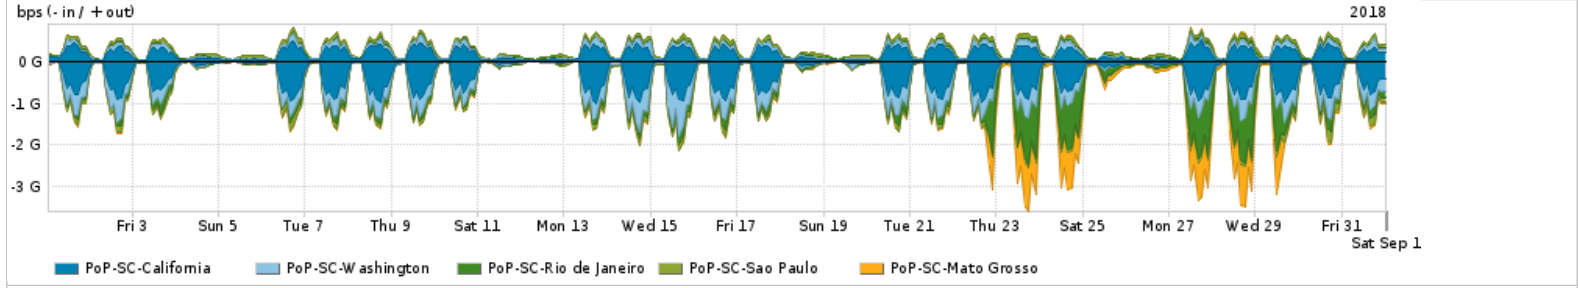

PROFILE	PROFILE	IN	OUT	TOTAL
☐	PoP-SC	PoP-PA	12.28 Kbps	1.83 Kbps	14.11 Kbps

Distribuição do tráfego do PoP-SC por estado, província ou similar

Average | Max | PCT95

	PROFILE	REGION	IN	OUT	TOTAL
☒	PoP-SC	California	324.37 Mbps	157.88 Mbps	482.25 Mbps
☒	PoP-SC	Washington	165.81 Mbps	57.18 Mbps	223.00 Mbps
☒	PoP-SC	Rio de Janeiro	142.14 Mbps	19.16 Mbps	161.30 Mbps
☒	PoP-SC	Sao Paulo	51.22 Mbps	54.20 Mbps	105.42 Mbps
☒	PoP-SC	Mato Grosso	87.23 Mbps	1.73 Mbps	88.95 Mbps
☐	PoP-SC	Santa Catarina	22.02 Mbps	37.33 Mbps	59.35 Mbps
☐	PoP-SC	Virginia	38.72 Mbps	17.65 Mbps	56.37 Mbps
☐	PoP-SC	Delaware	47.28 Mbps	1.06 Mbps	48.33 Mbps
☐	PoP-SC	Massachusetts	30.85 Mbps	1.37 Mbps	32.21 Mbps
☐	PoP-SC	Arizona	29.42 Mbps	299.94 Kbps	29.72 Mbps
☐	PoP-SC	Rio Grande do Sul	8.93 Mbps	12.84 Mbps	21.77 Mbps
☐	PoP-SC	Parana	6.97 Mbps	12.22 Mbps	19.19 Mbps
☐	PoP-SC	Minas Gerais	4.30 Mbps	13.65 Mbps	17.95 Mbps
☐	PoP-SC	Maryland	14.72 Mbps	109.12 Kbps	14.83 Mbps
☐	PoP-SC	Nebraska	11.65 Mbps	1.03 Mbps	12.67 Mbps