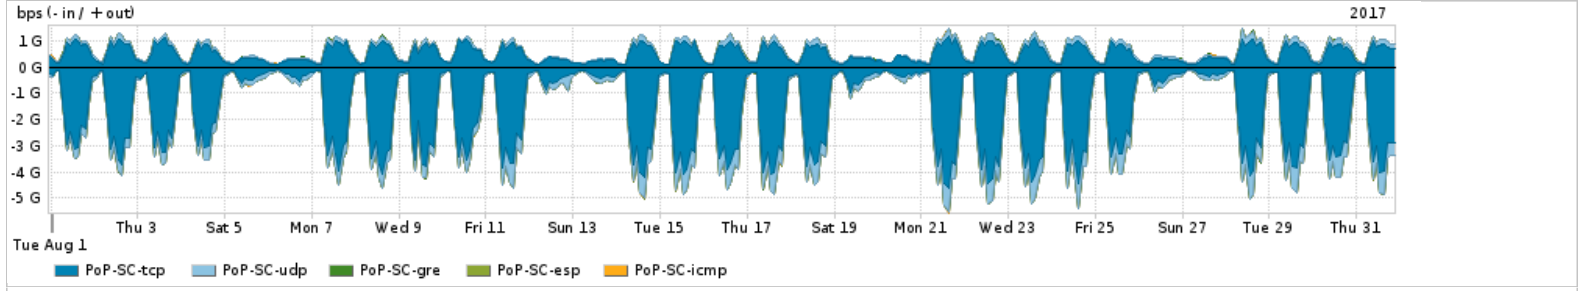

PROFILE	APPLICATION	IN	OUT	TOTAL
☒	PoP-SC	quit	250.62 Mbps	26.38 Mbps	277.00 Mbps
☒	PoP-SC	other UDP	44.94 Mbps	69.90 Mbps	114.83 Mbps
☒	PoP-SC	other TCP	30.62 Mbps	50.61 Mbps	81.23 Mbps
☐	PoP-SC	rdt	288.96 Kbps	6.05 Mbps	6.34 Mbps
☐	PoP-SC	ldap	355.87 Kbps	5.70 Mbps	6.06 Mbps
☐	PoP-SC	smtp	1.91 Mbps	2.89 Mbps	4.80 Mbps
☐	PoP-SC	ssh	3.62 Mbps	906.93 Kbps	4.53 Mbps
☐	PoP-SC	rdp	893.09 Kbps	2.99 Mbps	3.89 Mbps

Distribuição do tráfego do PoP-SC por protocolo

Average | Max | PCT95

	PROFILE	PROTOCOL	IN	OUT	TOTAL
☒	PoP-SC	tcp	1.58 Gbps	492.39 Mbps	2.07 Gbps
☒	PoP-SC	udp	301.19 Mbps	104.48 Mbps	405.67 Mbps
☒	PoP-SC	gre	611.36 Kbps	3.22 Mbps	3.83 Mbps
☒	PoP-SC	esp	2.95 Mbps	82.97 Kbps	3.03 Mbps
☒	PoP-SC	icmp	268.09 Kbps	572.16 Kbps	840.26 Kbps
☐	PoP-SC	ipv6	229.83 Kbps	147.35 Kbps	377.18 Kbps
☐	PoP-SC	ipv6-icmp	124.33 Kbps	132.79 Kbps	257.12 Kbps
☐	PoP-SC	ipv6-nonxt	505.00 bps	0.00 bps	505.00 bps
☐	PoP-SC	sctp	88.00 bps	0.00 bps	88.00 bps
☐	PoP-SC	6l	64.00 bps	0.00 bps	64.00 bps

For assistance with this product, please contact support at <https://support.arbornetworks.com>