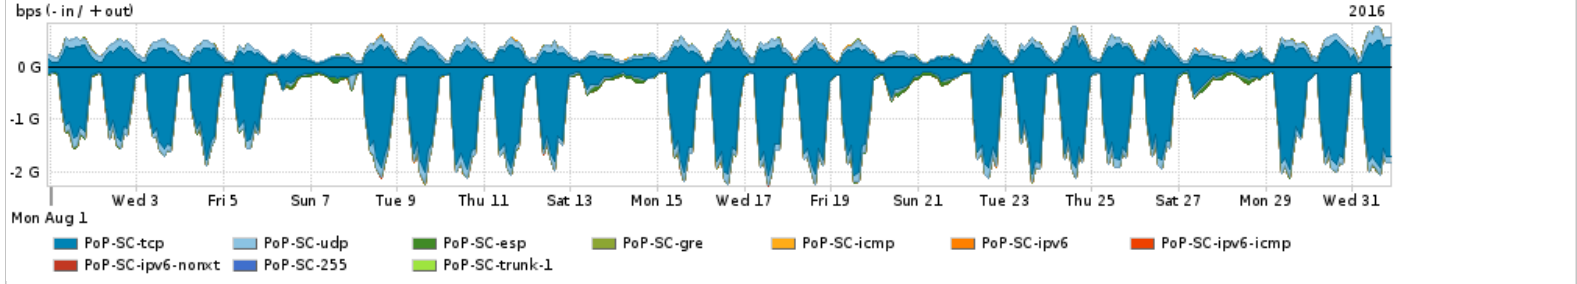

PROFILE	APPLICATION	IN	OUT	TOTAL	
☐	PoP-SC	other UDP	67.77 Mbps	88.67 Mbps	156.43 Mbps
☐	PoP-SC	other TCP	28.99 Mbps	13.93 Mbps	42.91 Mbps
☐	PoP-SC	rdp	319.87 Kbps	5.18 Mbps	5.50 Mbps
☐	PoP-SC	ssh	4.74 Mbps	412.16 Kbps	5.15 Mbps
☐	PoP-SC	macromedia-fcs	2.95 Mbps	1.40 Mbps	4.36 Mbps
☐	PoP-SC	smtp	1.86 Mbps	1.87 Mbps	3.72 Mbps
☐	PoP-SC	dns	1.68 Mbps	763.90 Kbps	2.45 Mbps
☐	PoP-SC	qq	280.20 Kbps	975.70 Kbps	1.26 Mbps

Distribuição do tráfego do PoP-SC por protocolo

Average | Max | PCT95

PROFILE	PROTOCOL	IN	OUT	TOTAL	
☐	PoP-SC	tcp	770.20 Mbps	242.96 Mbps	1.01 Gbps
☐	PoP-SC	udp	69.99 Mbps	90.76 Mbps	160.74 Mbps
☐	PoP-SC	esp	16.02 Mbps	5.24 Kbps	16.02 Mbps
☐	PoP-SC	gre	969.18 Kbps	2.57 Mbps	3.54 Mbps
☐	PoP-SC	icmp	216.43 Kbps	908.62 Kbps	1.13 Mbps
☐	PoP-SC	ipv6	165.60 Kbps	95.53 Kbps	261.12 Kbps
☐	PoP-SC	ipv6-icmp	66.48 Kbps	49.26 Kbps	115.75 Kbps
☐	PoP-SC	ipv6-nonxt	660.00 bps	0.00 bps	660.00 bps
☐	PoP-SC	255	2.00 bps	0.00 bps	2.00 bps
☐	PoP-SC	trunk-1	1.00 bps	0.00 bps	1.00 bps

For assistance with this product, please contact support@arbornetworks.com.