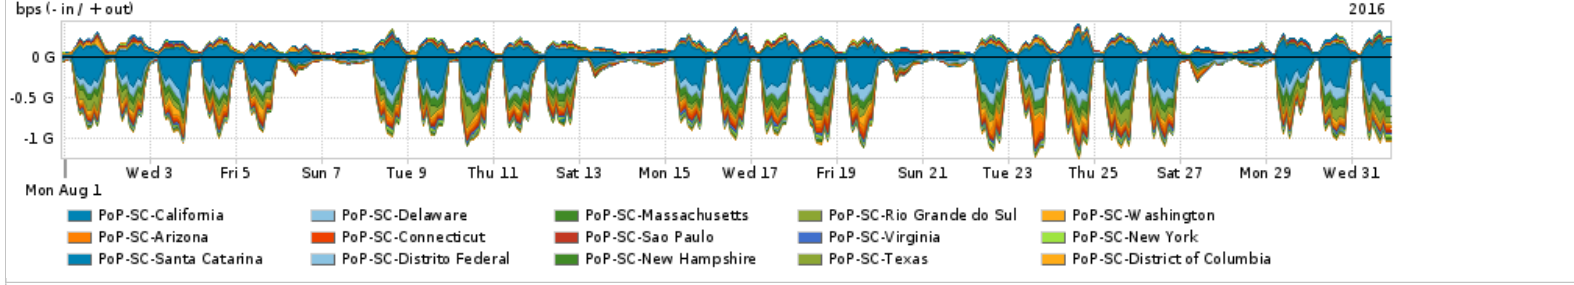

PROFILE	PROFILE	IN	OUT	TOTAL
☐	PoP-SC	PoP-RN	5.00 bps	1.12 Kbps
				1.13 Kbps

Distribuição do tráfego do PoP-SC por estado, província ou similar

Average | Max | PCT95

PROFILE	REGION	IN	OUT	TOTAL	
☐	PoP-SC	California	168.99 Mbps	75.12 Mbps	244.11 Mbps
☐	PoP-SC	Delaware	53.66 Mbps	2.74 Mbps	56.40 Mbps
☐	PoP-SC	Massachusetts	45.20 Mbps	1.67 Mbps	46.87 Mbps
☐	PoP-SC	Rio Grande do Sul	41.70 Mbps	3.50 Mbps	45.20 Mbps
☐	PoP-SC	Washington	23.24 Mbps	12.07 Mbps	35.31 Mbps
☐	PoP-SC	Arizona	23.48 Mbps	612.22 Kbps	24.09 Mbps
☐	PoP-SC	Connecticut	19.76 Mbps	334.46 Kbps	20.09 Mbps
☐	PoP-SC	Sao Paulo	5.24 Mbps	14.48 Mbps	19.72 Mbps
☐	PoP-SC	Virginia	11.74 Mbps	4.90 Mbps	16.64 Mbps
☐	PoP-SC	New York	9.99 Mbps	3.94 Mbps	13.93 Mbps
☐	PoP-SC	Santa Catarina	490.50 Kbps	9.38 Mbps	9.87 Mbps
☐	PoP-SC	Distrito Federal	7.84 Mbps	1.86 Mbps	9.71 Mbps
☐	PoP-SC	New Hampshire	7.97 Mbps	312.06 Kbps	8.28 Mbps
☐	PoP-SC	Texas	5.75 Mbps	2.35 Mbps	8.09 Mbps
☐	PoP-SC	District of Columbia	6.69 Mbps	176.11 Kbps	6.87 Mbps