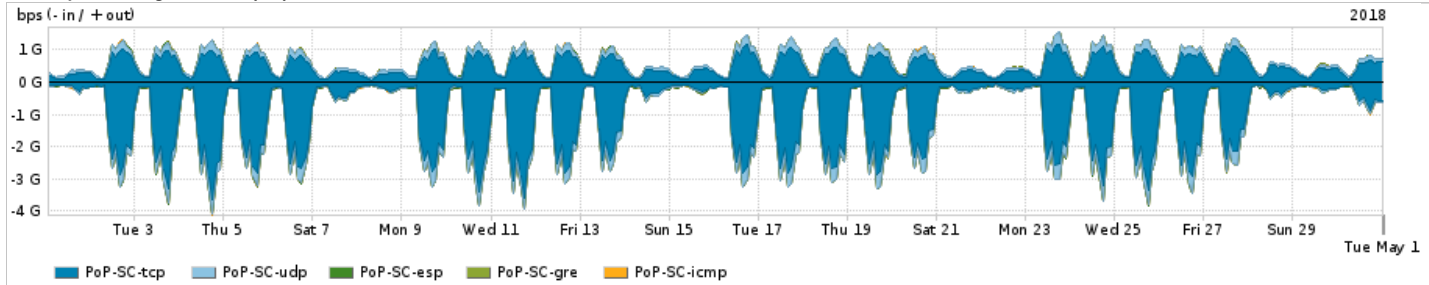

PROFILE	APPLICATION	IN	OUT	TOTAL
☒	PoP-SC	other UDP	45.93 Mbps	83.74 Mbps	129.67 Mbps
☒	PoP-SC	quit	95.84 Mbps	29.30 Mbps	125.14 Mbps
☒	PoP-SC	other TCP	46.78 Mbps	28.47 Mbps	75.25 Mbps
☐	PoP-SC	ldap	908.64 Kbps	13.51 Mbps	14.42 Mbps
☐	PoP-SC	smtp	1.83 Mbps	2.86 Mbps	4.69 Mbps
☐	PoP-SC	rdp	1.38 Mbps	2.46 Mbps	3.84 Mbps
☐	PoP-SC	dns	2.03 Mbps	1.08 Mbps	3.11 Mbps
☐	PoP-SC	ssh	2.41 Mbps	646.45 Kbps	3.05 Mbps

Distribuição do tráfego do PoP-SC por protocolo

Average | Max | PCT95

	PROFILE	PROTOCOL	IN	OUT	TOTAL
☒	PoP-SC	tcp	1.01 Gbps	484.39 Mbps	1.50 Gbps
☒	PoP-SC	udp	145.82 Mbps	130.00 Mbps	275.83 Mbps
☒	PoP-SC	esp	7.56 Mbps	851.61 Kbps	8.42 Mbps
☒	PoP-SC	gre	1.10 Mbps	4.79 Mbps	5.88 Mbps
☒	PoP-SC	icmp	555.41 Kbps	911.36 Kbps	1.47 Mbps
☐	PoP-SC	ipv6	266.09 Kbps	82.28 Kbps	348.38 Kbps
☐	PoP-SC	ipv6-icmp	143.62 Kbps	142.73 Kbps	286.34 Kbps
☐	PoP-SC	sctp	629.00 bps	1.00 bps	630.00 bps
☐	PoP-SC	ipv6-nonxt	357.00 bps	0.00 bps	357.00 bps
☐	PoP-SC	255	8.00 bps	0.00 bps	8.00 bps

For assistance with this product, please contact support at <https://support.arbornetworks.com>