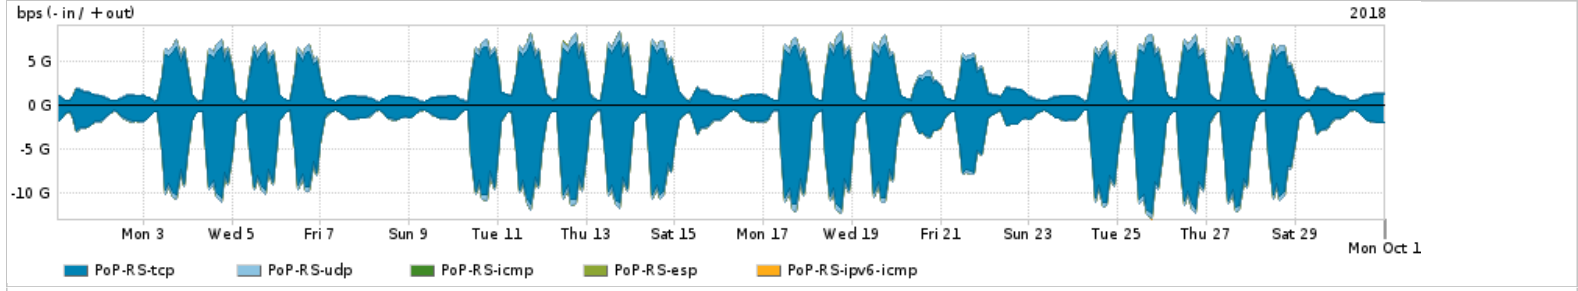

PROFILE	APPLICATION	IN	OUT	TOTAL
☒	PoP-RS	quit	176.43 Mbps	259.97 Mbps	436.40 Mbps
☒	PoP-RS	other TCP	36.80 Mbps	91.50 Mbps	128.30 Mbps
☒	PoP-RS	other UDP	22.14 Mbps	25.43 Mbps	47.58 Mbps
☐	PoP-RS	smtp	4.24 Mbps	3.84 Mbps	8.08 Mbps
☐	PoP-RS	ssh	2.34 Mbps	4.36 Mbps	6.70 Mbps
☐	PoP-RS	stun	2.27 Mbps	2.72 Mbps	4.99 Mbps
☐	PoP-RS	macromedia-fcs	986.85 Kbps	2.91 Mbps	3.90 Mbps
☐	PoP-RS	dns	2.53 Mbps	1.17 Mbps	3.70 Mbps

Distribuição do tráfego do PoP-RS por protocolo

Average | Max | PCT95

	PROFILE	PROTOCOL	IN	OUT	TOTAL
☒	PoP-RS	tcp	4.19 Gbps	2.72 Gbps	6.91 Gbps
☒	PoP-RS	udp	204.30 Mbps	289.94 Mbps	494.24 Mbps
☒	PoP-RS	icmp	661.20 Kbps	913.52 Kbps	1.57 Mbps
☒	PoP-RS	esp	399.80 Kbps	1.05 Mbps	1.45 Mbps
☒	PoP-RS	ipv6-icmp	571.62 Kbps	271.98 Kbps	843.60 Kbps
☐	PoP-RS	gre	11.90 Kbps	12.43 Kbps	24.34 Kbps
☐	PoP-RS	ipv6	16.97 Kbps	4.36 Kbps	21.33 Kbps
☐	PoP-RS	ipencap	26.00 bps	0.00 bps	26.00 bps
☐	PoP-RS	ipv6-nonxt	7.00 bps	0.00 bps	7.00 bps
☐	PoP-RS	255	1.00 bps	0.00 bps	1.00 bps

For assistance with this product, please contact support at <https://support.arbornetworks.com>