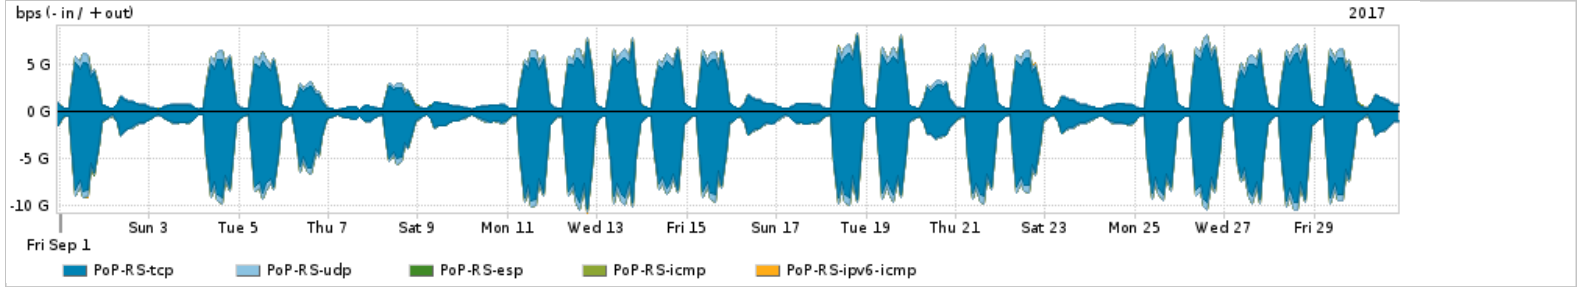

PROFILE	APPLICATION	IN	OUT	TOTAL
☒	PoP-RS	quit	230.32 Mbps	267.18 Mbps	497.50 Mbps
☒	PoP-RS	other TCP	22.37 Mbps	58.43 Mbps	80.80 Mbps
☒	PoP-RS	other UDP	17.34 Mbps	13.84 Mbps	31.19 Mbps
☐	PoP-RS	smtp	4.92 Mbps	4.35 Mbps	9.27 Mbps
☐	PoP-RS	ssh	3.60 Mbps	2.04 Mbps	5.63 Mbps
☐	PoP-RS	macromedia-fcs	2.06 Mbps	2.78 Mbps	4.85 Mbps
☐	PoP-RS	qq	391.30 Kbps	4.20 Mbps	4.59 Mbps
☐	PoP-RS	rsync	4.50 Mbps	65.28 Kbps	4.57 Mbps

Distribuição do tráfego do PoP-RS por protocolo

Average | Max | PCT95

	PROFILE	PROTOCOL	IN	OUT	TOTAL
☒	PoP-RS	tcp	3.48 Gbps	2.31 Gbps	5.79 Gbps
☒	PoP-RS	udp	252.14 Mbps	283.99 Mbps	536.13 Mbps
☒	PoP-RS	esp	746.00 Kbps	1.74 Mbps	2.48 Mbps
☒	PoP-RS	icmp	509.73 Kbps	945.48 Kbps	1.46 Mbps
☒	PoP-RS	ipv6-icmp	433.97 Kbps	273.25 Kbps	707.22 Kbps
☐	PoP-RS	gre	35.22 Kbps	210.47 Kbps	245.69 Kbps
☐	PoP-RS	254	34.26 Kbps	0.00 bps	34.26 Kbps
☐	PoP-RS	ipv6	6.60 Kbps	1.13 Kbps	7.73 Kbps
☐	PoP-RS	rsvp	0.00 bps	11.00 bps	11.00 bps
☐	PoP-RS	ipv6-nonxt	8.00 bps	0.00 bps	8.00 bps

For assistance with this product, please contact support at <https://support.arbornetworks.com>