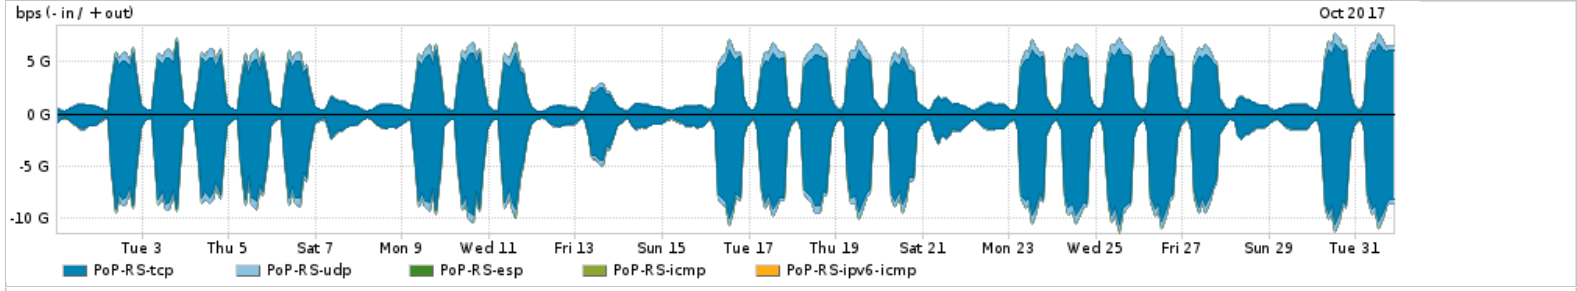

PROFILE	APPLICATION	IN	OUT	TOTAL
☒	PoP-RS	quit	245.82 Mbps	318.77 Mbps	564.58 Mbps
☒	PoP-RS	other TCP	28.15 Mbps	68.76 Mbps	96.91 Mbps
☒	PoP-RS	other UDP	17.71 Mbps	14.13 Mbps	31.84 Mbps
☐	PoP-RS	smtp	4.87 Mbps	4.28 Mbps	9.16 Mbps
☐	PoP-RS	ssh	3.18 Mbps	2.00 Mbps	5.18 Mbps
☐	PoP-RS	dns	3.64 Mbps	1.19 Mbps	4.83 Mbps
☐	PoP-RS	qq	419.56 Kbps	4.38 Mbps	4.80 Mbps
☐	PoP-RS	macromedia-fcs	1.59 Mbps	2.33 Mbps	3.92 Mbps

Distribuição do tráfego do PoP-RS por protocolo

Average | Max | PCT95

	PROFILE	PROTOCOL	IN	OUT	TOTAL
☒	PoP-RS	tcp	3.76 Gbps	2.42 Gbps	6.19 Gbps
☒	PoP-RS	udp	268.86 Mbps	335.48 Mbps	604.34 Mbps
☒	PoP-RS	esp	870.59 Kbps	1.21 Mbps	2.08 Mbps
☒	PoP-RS	icmp	602.93 Kbps	952.82 Kbps	1.56 Mbps
☒	PoP-RS	ipv6-icmp	552.48 Kbps	329.11 Kbps	881.58 Kbps
☐	PoP-RS	gre	311.65 Kbps	259.87 Kbps	571.52 Kbps
☐	PoP-RS	ipv6	3.37 Kbps	1.13 Kbps	4.49 Kbps
☐	PoP-RS	ipv6-nonxt	4.00 bps	0.00 bps	4.00 bps
☐	PoP-RS	225	3.00 bps	0.00 bps	3.00 bps
☐	PoP-RS	sm	3.00 bps	0.00 bps	3.00 bps

For assistance with this product, please contact support at <https://support.arbornetworks.com>