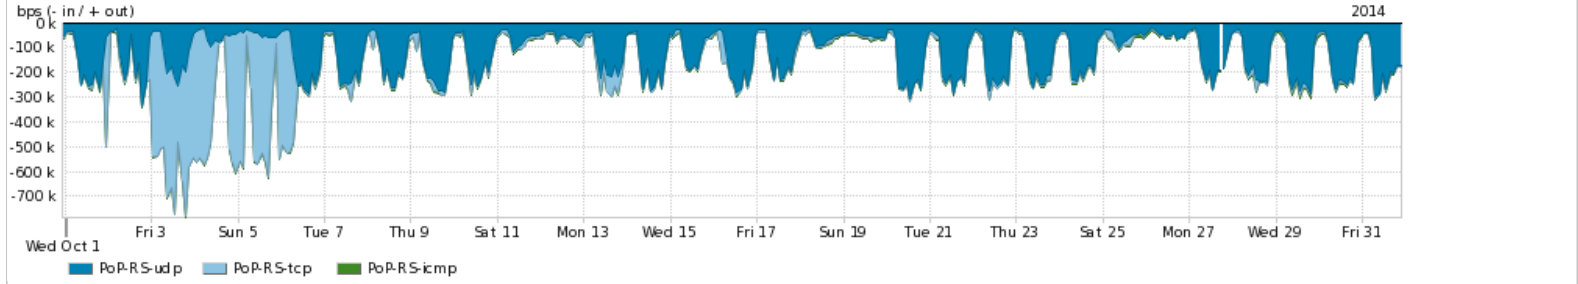

PROFILE	APPLICATION	IN	OUT	TOTAL
☒	PoP-RS	other TCP		944.00 bps	944.00 bps
☒	PoP-RS	ssl		613.00 bps	613.00 bps
☐	PoP-RS	sip		334.00 bps	334.00 bps
☐	PoP-RS	ftp		155.00 bps	157.00 bps
☐	PoP-RS	smb		95.00 bps	95.00 bps

Distribuição do tráfego do PoP-RS por protocolo

Average | Max | PCT95

	PROFILE	PROTOCOL	IN	OUT	TOTAL
☒	PoP-RS	udp		124.51 Kbps	124.51 Kbps
☒	PoP-RS	tcp		55.94 Kbps	55.97 Kbps
☒	PoP-RS	icmp		3.69 Kbps	3.69 Kbps

For assistance with this product, please contact support@arbornetworks.com.