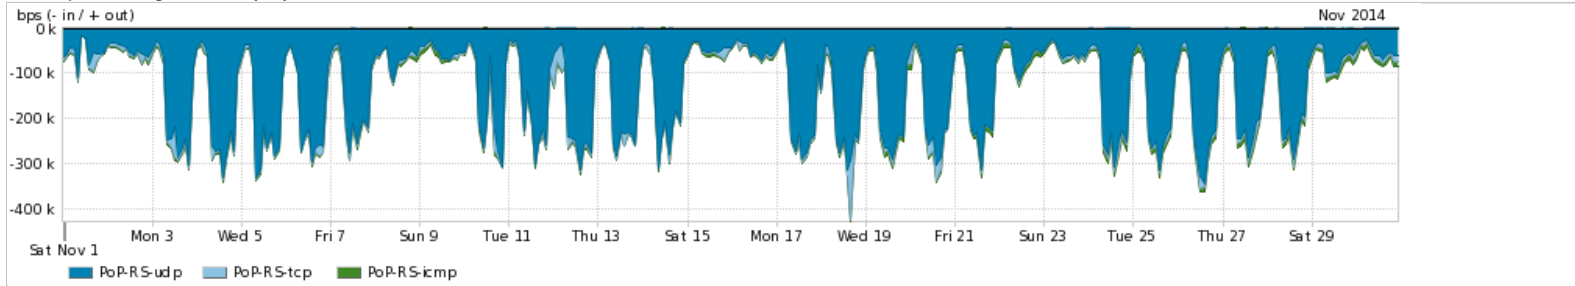

PROFILE	APPLICATION	IN	OUT	TOTAL	
☐	PoP-RS	sip	572.00 bps	0.00 bps	572.00 bps
☐	PoP-RS	ftp	264.00 bps	78.00 bps	342.00 bps
☐	PoP-RS	pop	332.00 bps	0.00 bps	332.00 bps
☐	PoP-RS	ssh	208.00 bps	0.00 bps	208.00 bps
☐	PoP-RS	telnet	10.00 bps	38.00 bps	48.00 bps

Distribuição do tráfego do PoP-RS por protocolo

Average | Max | PCT95

PROFILE	PROTOCOL	IN	OUT	TOTAL	
☒	PoP-RS	udp	130.86 Kbps	0.00 bps	130.86 Kbps
☒	PoP-RS	tcp	8.06 Kbps	125.00 bps	8.18 Kbps
☒	PoP-RS	icmp	5.70 Kbps	2.00 bps	5.70 Kbps

For assistance with this product, please contact support@arbornetworks.com.