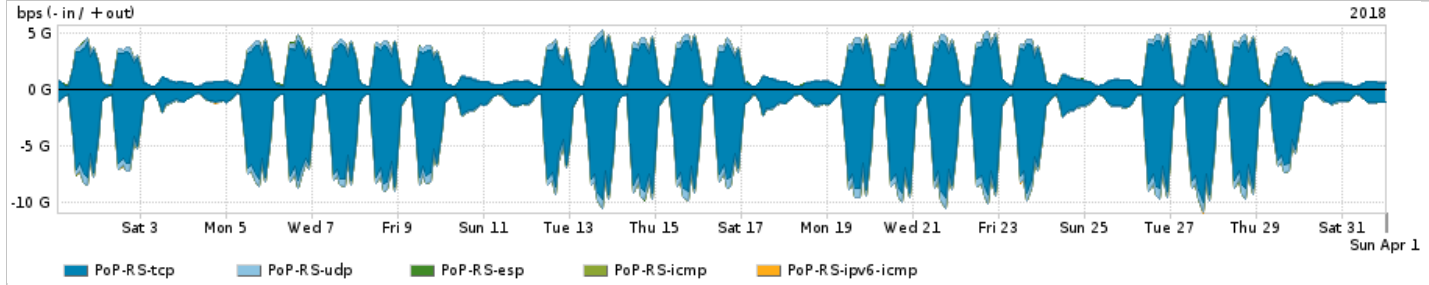

PROFILE	APPLICATION	IN	OUT	TOTAL
☒	PoP-RS	quit	253.24 Mbps	173.40 Mbps	426.64 Mbps
☒	PoP-RS	other TCP	38.27 Mbps	78.83 Mbps	117.10 Mbps
☒	PoP-RS	other UDP	20.47 Mbps	17.31 Mbps	37.78 Mbps
☐	PoP-RS	ssh	6.70 Mbps	1.98 Mbps	8.68 Mbps
☐	PoP-RS	smtp	4.80 Mbps	3.29 Mbps	8.09 Mbps
☐	PoP-RS	rsync	6.99 Mbps	91.37 Kbps	7.08 Mbps
☐	PoP-RS	macromedia-fcs	2.47 Mbps	2.35 Mbps	4.82 Mbps
☐	PoP-RS	qq	531.95 Kbps	3.71 Mbps	4.24 Mbps

Distribuição do tráfego do PoP-RS por protocolo

Average | Max | PCT95

	PROFILE	PROTOCOL	IN	OUT	TOTAL
☒	PoP-RS	tcp	3.55 Gbps	1.76 Gbps	5.31 Gbps
☒	PoP-RS	udp	278.17 Mbps	193.15 Mbps	471.32 Mbps
☒	PoP-RS	esp	1.48 Mbps	7.41 Mbps	8.90 Mbps
☒	PoP-RS	icmp	643.16 Kbps	774.82 Kbps	1.42 Mbps
☒	PoP-RS	ipv6-icmp	546.85 Kbps	305.46 Kbps	852.31 Kbps
☐	PoP-RS	gre	53.59 Kbps	183.71 Kbps	237.30 Kbps
☐	PoP-RS	ipv6	18.92 Kbps	2.32 Kbps	21.24 Kbps
☐	PoP-RS	ipv6-nonxt	34.00 bps	0.00 bps	34.00 bps
☐	PoP-RS	63	0.00 bps	0.00 bps	0.00 bps

For assistance with this product, please contact support at <https://support.arbornetworks.com>