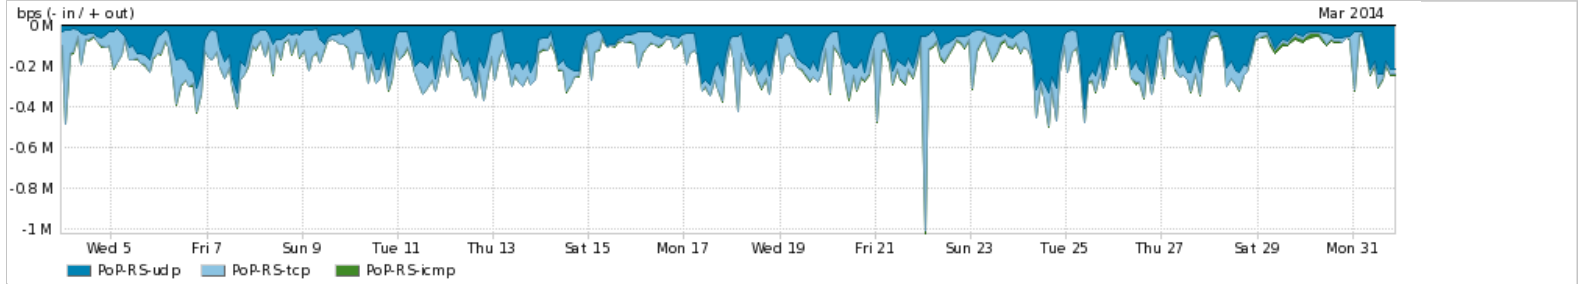

PROFILE	APPLICATION	IN	OUT	TOTAL	
☐	PoP-RS	ftp		417.00 bps	0.00 bps	417.00 bps
☐	PoP-RS	pop		369.00 bps	0.00 bps	369.00 bps
☒	PoP-RS	ssl		367.00 bps	0.00 bps	367.00 bps
☐	PoP-RS	ssh		205.00 bps	0.00 bps	205.00 bps
☐	PoP-RS	ntp		135.00 bps	0.00 bps	135.00 bps

Distribuição do tráfego do PoP-RS por protocolo

Average | Max | PCT95

	PROFILE	PROTOCOL	IN	OUT	TOTAL	
☒	PoP-RS	udp		113.53 Kbps	3.00 bps	113.53 Kbps
☒	PoP-RS	tcp		73.55 Kbps	0.00 bps	73.55 Kbps
☒	PoP-RS	icmp		4.62 Kbps	0.00 bps	4.62 Kbps

For assistance with this product, please contact support@arbornetworks.com.