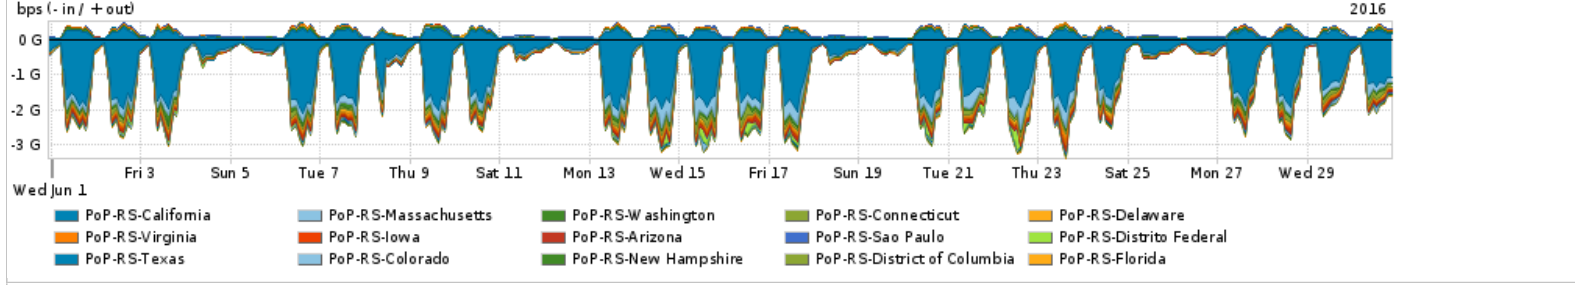

PROFILE	PROFILE	IN	OUT	TOTAL
☐	PoP-RS	PoP-MG	204.00 bps	2.20 Mbps

Distribuição do tráfego do PoP-RS por estado, província ou similar

Average | Max | PCT95

PROFILE	REGION	IN	OUT	TOTAL	
☐	PoP-RS	California	778.44 Mbps	120.15 Mbps	898.59 Mbps
☐	PoP-RS	Massachusetts	114.30 Mbps	3.49 Mbps	117.78 Mbps
☐	PoP-RS	Washington	44.47 Mbps	24.96 Mbps	69.43 Mbps
☐	PoP-RS	Connecticut	52.25 Mbps	1.79 Mbps	54.05 Mbps
☐	PoP-RS	Delaware	33.92 Mbps	3.11 Mbps	37.03 Mbps
☐	PoP-RS	Virginia	21.58 Mbps	14.89 Mbps	36.47 Mbps
☐	PoP-RS	Iowa	33.24 Mbps	776.15 Kbps	34.02 Mbps
☐	PoP-RS	Arizona	30.18 Mbps	754.29 Kbps	30.93 Mbps
☐	PoP-RS	Sao Paulo	5.88 Mbps	24.07 Mbps	29.95 Mbps
☐	PoP-RS	Distrito Federal	17.21 Mbps	449.32 Kbps	17.65 Mbps
☐	PoP-RS	Texas	10.80 Mbps	2.70 Mbps	13.49 Mbps
☐	PoP-RS	Colorado	13.06 Mbps	402.24 Kbps	13.47 Mbps
☐	PoP-RS	New Hampshire	12.59 Mbps	331.81 Kbps	12.92 Mbps
☐	PoP-RS	District of Columbia	11.67 Mbps	291.10 Kbps	11.96 Mbps
☐	PoP-RS	Florida	10.29 Mbps	1.04 Mbps	11.33 Mbps