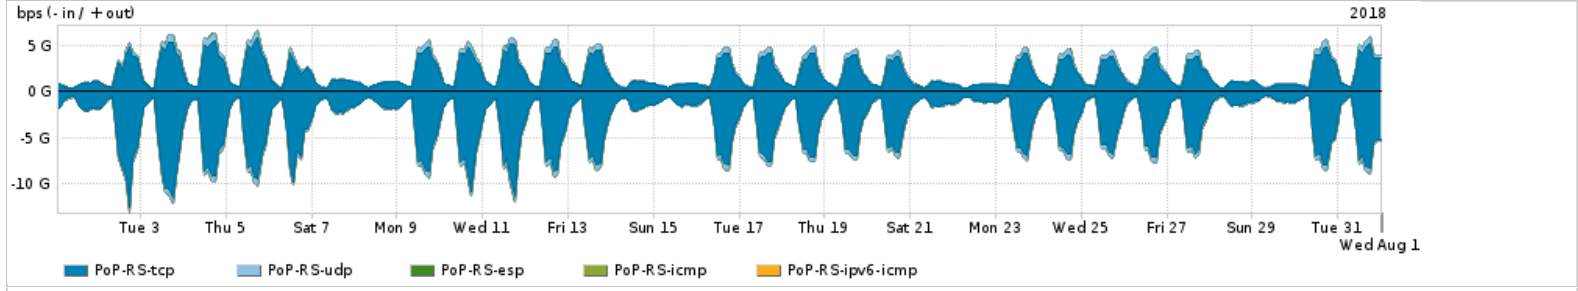

PROFILE	APPLICATION	IN	OUT	TOTAL
☒	PoP-RS	quit	201.82 Mbps	233.53 Mbps	435.35 Mbps
☒	PoP-RS	other TCP	30.44 Mbps	92.86 Mbps	123.31 Mbps
☒	PoP-RS	other UDP	20.46 Mbps	18.24 Mbps	38.70 Mbps
☐	PoP-RS	smtp	4.23 Mbps	3.49 Mbps	7.72 Mbps
☐	PoP-RS	ssh	2.87 Mbps	2.39 Mbps	5.27 Mbps
☐	PoP-RS	macromedia-fcs	2.37 Mbps	2.67 Mbps	5.04 Mbps
☐	PoP-RS	qq	368.04 Kbps	4.56 Mbps	4.93 Mbps
☐	PoP-RS	rsync	4.72 Mbps	86.39 Kbps	4.80 Mbps

Distribuição do tráfego do PoP-RS por protocolo

Average | Max | PCT95

	PROFILE	PROTOCOL	IN	OUT	TOTAL
☒	PoP-RS	tcp	3.35 Gbps	1.87 Gbps	5.22 Gbps
☒	PoP-RS	udp	226.98 Mbps	257.53 Mbps	484.50 Mbps
☒	PoP-RS	esp	451.48 Kbps	3.77 Mbps	4.22 Mbps
☒	PoP-RS	icmp	685.55 Kbps	845.29 Kbps	1.53 Mbps
☒	PoP-RS	ipv6-icmp	558.28 Kbps	333.94 Kbps	892.22 Kbps
☐	PoP-RS	gre	46.79 Kbps	5.12 Kbps	51.92 Kbps
☐	PoP-RS	ipv6	4.78 Kbps	5.23 Kbps	10.01 Kbps
☐	PoP-RS	sctp	177.00 bps	0.00 bps	177.00 bps
☐	PoP-RS	255	50.00 bps	0.00 bps	50.00 bps
☐	PoP-RS	ipv6-nonxt	8.00 bps	0.00 bps	8.00 bps

For assistance with this product, please contact support at <https://support.arbornetworks.com>