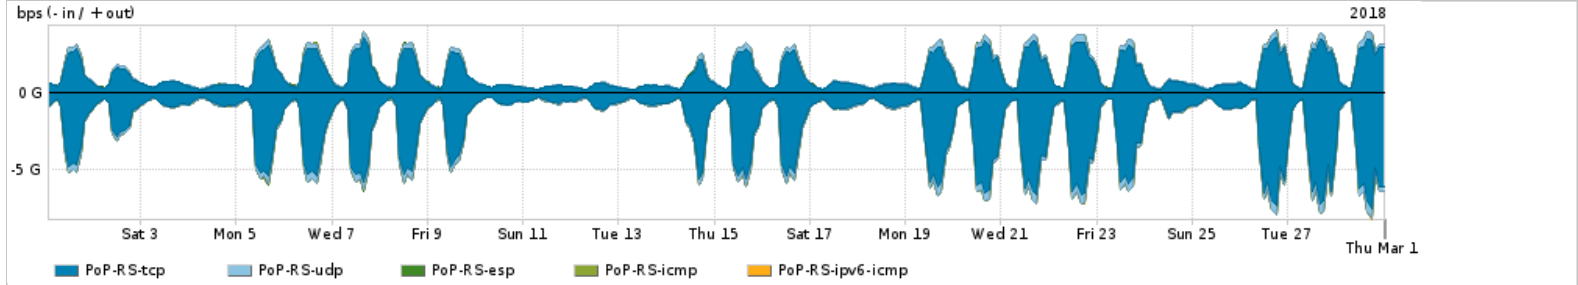

PROFILE	APPLICATION	IN	OUT	TOTAL
☒	PoP-RS	quit	152.42 Mbps	111.57 Mbps	264.00 Mbps
☒	PoP-RS	other TCP	26.58 Mbps	80.66 Mbps	107.24 Mbps
☒	PoP-RS	other UDP	12.93 Mbps	13.69 Mbps	26.63 Mbps
☐	PoP-RS	ssh	2.51 Mbps	3.65 Mbps	6.15 Mbps
☐	PoP-RS	smtp	3.89 Mbps	1.79 Mbps	5.68 Mbps
☐	PoP-RS	qq	327.59 Kbps	4.10 Mbps	4.42 Mbps
☐	PoP-RS	rsync	3.50 Mbps	43.24 Kbps	3.54 Mbps
☐	PoP-RS	macromedia-fcs	953.06 Kbps	1.89 Mbps	2.84 Mbps

Distribuição do tráfego do PoP-RS por protocolo

Average | Max | PCT95

	PROFILE	PROTOCOL	IN	OUT	TOTAL
☒	PoP-RS	tcp	2.11 Gbps	1.16 Gbps	3.27 Gbps
☒	PoP-RS	udp	168.51 Mbps	126.75 Mbps	295.26 Mbps
☒	PoP-RS	esp	722.54 Kbps	5.37 Mbps	6.09 Mbps
☒	PoP-RS	icmp	628.09 Kbps	785.41 Kbps	1.41 Mbps
☒	PoP-RS	ipv6-icmp	546.13 Kbps	306.99 Kbps	853.12 Kbps
☐	PoP-RS	gre	276.97 Kbps	242.23 Kbps	519.20 Kbps
☐	PoP-RS	ipv6	4.52 Kbps	833.00 bps	5.35 Kbps
☐	PoP-RS	ipv6-nonxt	8.00 bps	0.00 bps	8.00 bps
☐	PoP-RS	sctp	6.00 bps	0.00 bps	6.00 bps
☐	PoP-RS	egp	0.00 bps	0.00 bps	0.00 bps

For assistance with this product, please contact support at <https://support.arbornetworks.com>