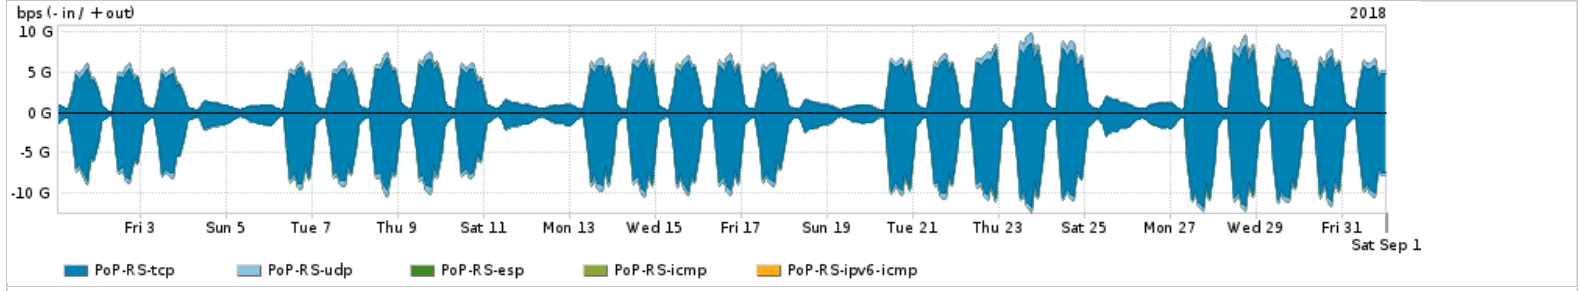

PROFILE	APPLICATION	IN	OUT	TOTAL
☒	PoP-RS	quit	225.94 Mbps	324.57 Mbps	550.51 Mbps
☒	PoP-RS	other TCP	37.50 Mbps	89.32 Mbps	126.82 Mbps
☒	PoP-RS	other UDP	26.53 Mbps	24.61 Mbps	51.14 Mbps
☐	PoP-RS	smtp	4.25 Mbps	5.19 Mbps	9.44 Mbps
☐	PoP-RS	ssh	3.83 Mbps	3.31 Mbps	7.14 Mbps
☐	PoP-RS	macromedia-fcs	1.98 Mbps	2.75 Mbps	4.73 Mbps
☐	PoP-RS	stun	2.07 Mbps	2.54 Mbps	4.61 Mbps
☐	PoP-RS	dns	2.76 Mbps	1.23 Mbps	3.99 Mbps

Distribuição do tráfego do PoP-RS por protocolo

Average | Max | PCT95

	PROFILE	PROTOCOL	IN	OUT	TOTAL
☒	PoP-RS	tcp	4.33 Gbps	2.91 Gbps	7.24 Gbps
☒	PoP-RS	udp	258.27 Mbps	353.49 Mbps	611.77 Mbps
☒	PoP-RS	esp	723.28 Kbps	1.38 Mbps	2.10 Mbps
☒	PoP-RS	icmp	671.58 Kbps	861.49 Kbps	1.53 Mbps
☒	PoP-RS	ipv6-icmp	564.80 Kbps	313.75 Kbps	878.55 Kbps
☐	PoP-RS	gre	39.51 Kbps	10.64 Kbps	50.15 Kbps
☐	PoP-RS	ipv6	6.35 Kbps	2.29 Kbps	8.64 Kbps
☐	PoP-RS	255	23.00 bps	0.00 bps	23.00 bps
☐	PoP-RS	ipv6-nonxt	7.00 bps	0.00 bps	7.00 bps
☐	PoP-RS	sctp	3.00 bps	0.00 bps	3.00 bps

For assistance with this product, please contact support at <https://support.arbornetworks.com>